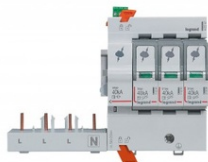

LEGRAND ADD-ON DESCARCATOR SPD - T2 - IMAX 40 KA/POLE - 3P+N RIGHT

Caracteristici tehnice

T2 add-on SPDs

SPDs with plug-in module and status indicators:

Green: SPD operational

Orange: plug-in module to be replaced

To be equipped with DX³ MCBs (1 module/pole)

Earthing systems: TT, TNS

T2 - I_{max} 40 kA/pole

SPDs recommended for Putere installations

Up: 1.7 kV - In: 20 kA/pole - Uc: 320 V~

Recommended MCB: DX³ 25 A - C curve

1P+N and 3P+N: L-N and N-PE protection modes (common and differential modes), the N pole being protected by encapsulated spark gaps. Also called 1+1 and 3+1

Numar de poli : 3P+N

Pozitie NUL : Dreapta

Remote status monitoring (FS contact) : Yes