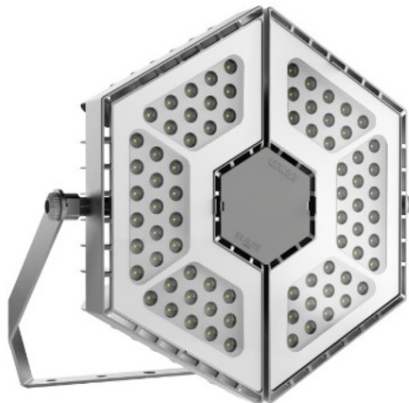

**GEWISS CORP DE ILUMINAT SUPENDAT PENTRU HALA ESALITE FL -
24K - ELLIPTICAL OPTIC - DALI - 5700 K (CRI 80) - IP66 - CLASS I -
RAL 9006 GREY**

GENERAL INFORMATION - -
OPTIC AND ILLUMINATING FEATURES - -
Context - Industry, Logistic, Facade, Sport
Optic - Eliptic
Luminaire - LED luminaire with mid and high lumen power
Unified Glare Rating - UGR \leq 28
Aplicatie - Intern / Extern
Luminanta (lm) - 22200
Unique digital code (Datamatrix) - Datamatrix
Efficiency
(lm/W) - 106
Culoare - Gri RAL 9006
Culoare Temperatur - 5700 K
Tip sursa de lumina - LED - Neinlocuibil
Color Rendering Index - CRI > 80
Puterea sistemului - 210 W
Standard Deviation Colour Matching - SDCM = 3
LED Lifetime - L90B10 (Tq 25°) 100000 h; L90B10 (Tq 50°) 55000 h
Photobiological Risk Class - -
Greutate (Kg) - 13.7
Standard - EN60598-1; EN60598-2-5; IEC 62778; IEC62471
Garanatie - 5 ani
ELECTRICAL AND LIGHTING FEATURES - -
Temperatur de stocare - -25°C ÷ +70°C / HR 10% ÷ 85%
Tensiune de alimentare - 220-240 V
Operating temperature - -25°C ÷ +50°C
Frecventa nominala (Hz) - 50/60 Hz
MATERIALS - -
Driver - Included
Body - Aluminiu turnat
Driver failure rate - F10 = 100.000h Tq25°C/50.000h Tq40°C
Ecran - Flat tempered glass 4mm
Overvoltage protection - DM 6KV / CM 8KV
Optic - PMMA lens
Control System - DALI
Gasket - CNC deposited sealant
INSTALLATION AND MAINTENANCE - -
Locking Hook - -
Mounting and installation - Consola
External screw - Stainless steel
Tilt - With graduated fixing bracket
Colour - Polyester powder coated
Wiring - With watertight connector
STANDARDS AND APPROVALS - -
Prindere - -
Clasificare - -
Optic Maintenance - Not available
Dispozitiv cu temperatura la suprafata redus - -
LED Maintenance - Not available
Certificare DIN 18032-3 - Nu
Driver Box - Integrat
IPEA - -
Suprafata maxima expusa la vant - 0,20 m²
Clasificatie izolatie - I
- - -
Clasificatie de protectie IP - IP66
- - -
Cod IK - IK08
- - -
Glow Test conductori - -
- - -
Ware number - 94054010
Pret: 4 016,69 lei (TVA inclus)