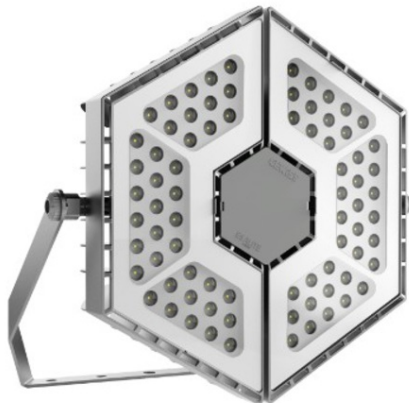

**GEWISS CORP DE ILUMINAT SUPENDAT PENTRU HALA ESALITE FL -
24K - ELLIPTICAL OPTIC - DALI - 5700 K (CRI 80) - IP66 - CLASS I -
RAL 9006 GREY**

GENERAL INFORMATION - -
OPTIC AND ILLUMINATING FEATURES - -
Context - Industry, Logistic, Facade, Sport
Optic - Eliptic
Luminaire - LED luminaire with mid and high lumen power
Unified Glare Rating - UGR \leq 28
Aplicatie - Intern / Extern
Luminanta (lm) - 22200
Unique digital code (Datamatrix) - Datamatrix
Efficiency
(lm/W) - 106
Culoare - Gri RAL 9006
Culoare Temperatur - 5700 K
Tip sursa de lumina - LED - Neinlocuibil
Color Rendering Index - CRI > 80
Puterea sistemului - 210 W
Standard Deviation Colour Matching - SDCM = 3
LED Lifetime - L90B10 (Tq 25°) 100000 h; L90B10 (Tq 50°) 55000 h
Photobiological Risk Class - -
Greutate (Kg) - 13.7
Standard - EN60598-1; EN60598-2-5; IEC 62778; IEC62471
Garanantie - 5 ani
ELECTRICAL AND LIGHTING FEATURES - -
Temperatur de stocare - -25°C ÷ +70°C / HR 10% ÷ 85%
Tensiune de alimentare - 220-240 V
Operating temperature - -25°C ÷ +50°C
Frecventa nominala (Hz) - 50/60 Hz
MATERIALS - -
Driver - Included
Body - Aluminiu turnat
Driver failure rate - F10 = 100.000h Tq25°C/50.000h Tq40°C
Ecran - Flat tempered glass 4mm
Overvoltage protection - DM 6KV / CM 8KV
Optic - PMMA lens
Control System - DALI
Gasket - CNC deposited sealant
INSTALLATION AND MAINTENANCE - -
Locking Hook - -
Mounting and installation - Consola
External screw - Stainless steel
Tilt - With graduated fixing bracket
Colour - Polyester powder coated
Wiring - With watertight connector
STANDARDS AND APPROVALS - -
Prindere - -
Clasificare - -
Optic Maintenance - Not available
Dispozitiv cu temperatura la suprafata redus - -
LED Maintenance - Not available
Certificare DIN 18032-3 - Nu
Driver Box - Integrat
IPEA - -
Suprafata maxima expusa la vant - 0,20 m²
Clasificatie izolare - I
- - -
Clasificatie de protectie IP - IP66
- - -
Cod IK - IK08
- - -
Glow Test conductori - -
- - -
Ware number - 94054010
Pret: 4 018,23 lei (TVA inclus)