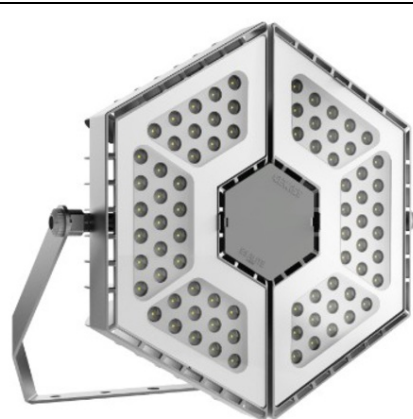

Furnizor: **Sc Trivolt Distribution SRL**
Reg. com.: J23/3300/2016
CIF: RO36421140
Adresa: Strada Apusului nr 3 (primul
sens giratoriu Tehodor Pallady-
Autostrada Soarelui), Catelu, Ilfov
Banca: BRD
IBAN: RO34BRDE441SV13182234410

**GEWISS CORP DE ILUMINAT SUPENDAT PENTRU HALA ESALITE FL -
24K - ELLIPTICAL OPTIC - DALI - 3000 K (CRI 80) - IP66 - CLASS I -
RAL 9006 GREY**

GENERAL INFORMATION - -
OPTIC AND ILLUMINATING FEATURES - -
Context - Industry, Logistic, Facade, Sport
Optic - Eliptic
Luminaire - LED luminaire with mid and high lumen power
Unified Glare Rating - UGR $\leq$ 28
Aplicatie - Intern / Extern
Luminanta (lm) - 20600
Unique digital code (Datamatrix) - Datamatrix
Efficiency
(lm/W) - 98
Culoare - Gri RAL 9006
Culoare Temperatur - 3000 K
Tip sursa de lumina - LED - Neinlocuibil
Color Rendering Index - CRI > 80
Puterea sistemului - 210 W
Standard Deviation Colour Matching - SDCM = 3
LED Lifetime - L90B10 (Tq 25°) 100000 h; L90B10 (Tq 50°) 55000 h
Photobiological Risk Class - -
Greutate (Kg) - 13.7
Standard - EN60598-1; EN60598-2-5; IEC 62778; IEC62471
Garanantie - 5 ani
ELECTRICAL AND LIGHTING FEATURES - -
Temperatur de stocare - -25°C ÷ +70°C / HR 10% ÷ 85%
Tensiune de alimentare - 220-240 V
Operating temperature - -25°C ÷ +50°C
Frecventa nominala (Hz) - 50/60 Hz
MATERIALS - -
Driver - Included
Body - Aluminiu turnat
Driver failure rate - F10 = 100.000h Tq25°C/50.000h Tq40°C
Ecran - Flat tempered glass 4mm
Overvoltage protection - DM 6KV / CM 8KV
Optic - PMMA lens
Control System - DALI
Gasket - CNC deposited sealant
INSTALLATION AND MAINTENANCE - -
Locking Hook - -
Mounting and installation - Consola
External screw - Stainless steel
Tilt - With graduated fixing bracket
Colour - Polyester powder coated
Wiring - With watertight connector
STANDARDS AND APPROVALS - -
Prindere - -
Clasificare - -
Optic Maintenance - Not available
Dispozitiv cu temperatura la suprafata redus - -
LED Maintenance - Not available
Certificare DIN 18032-3 - Nu
Driver Box - Integrat
IPEA - -
Suprafata maxima expusa la vant - 0,20 m²
Clasificatie izolatie - I
- - -
Clasificatie de protectie IP - IP66
- - -
Cod IK - IK08
- - -
Glow Test conductori - -
- - -
Ware number - 94054010
Pret: 4 014,11 lei (TVA inclus)

Detalii online: <https://www.materialeelectrice.ro/corp-de-iluminat-supendat-pentru-hala-esalite-fl-24k-elliptical-optic-dali-3000-k-cri-80-ip66-class-i-ral-9006-grey-217434>