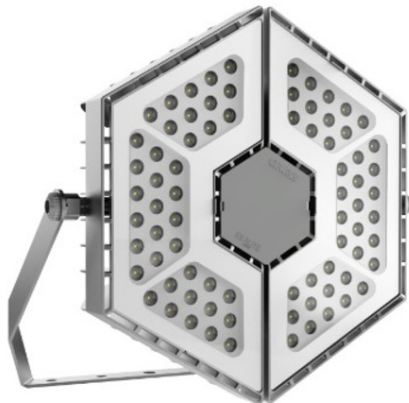

Furnizor: **Sc Trivolt Distribution SRL**
Reg. com.: J23/3300/2016
CIF: RO36421140
Adresa: Strada Apusului nr 3 (primul
sens giratoriu Tehodor Pallady-
Autostrada Soarelui), Catelu, Ilfov
Banca: BRD
IBAN: RO34BRDE441SV13182234410

**GEWISS CORP DE ILUMINAT SUPENDAT PENTRU HALA ESALITE FL -
24K - ELLIPTICAL OPTIC - DALI - 4000 K (CRI 80) - IP66 - CLASS I -
RAL 9006 GREY**

GENERAL INFORMATION - -
OPTIC AND ILLUMINATING FEATURES - -
Context - Industry, Logistic, Facade, Sport
Optic - Eliptic
Luminaire - LED luminaire with mid and high lumen power
Unified Glare Rating - UGR $\leq$ 28
Aplicatie - Intern / Extern
Luminanta (lm) - 22200
Unique digital code (Datamatrix) - Datamatrix
Efficiency
(lm/W) - 106
Culoare - Gri RAL 9006
Culoare Temperatur - 4000 K
Tip sursa de lumina - LED - Neinlocuibil
Color Rendering Index - CRI > 80
Puterea sistemului - 210 W
Standard Deviation Colour Matching - SDCM = 3
LED Lifetime - L90B10 (Tq 25°) 100000 h; L90B10 (Tq 50°) 55000 h
Photobiological Risk Class - -
Greutate (Kg) - 13.7
Standard - EN60598-1; EN60598-2-5; IEC 62778; IEC62471
Garanantie - 5 ani
ELECTRICAL AND LIGHTING FEATURES - -
Temperatur de stocare - -25°C ÷ +70°C / HR 10% ÷ 85%
Tensiune de alimentare - 220-240 V
Operating temperature - -25°C ÷ +50°C
Frecventa nominala (Hz) - 50/60 Hz
MATERIALS - -
Driver - Included
Body - Aluminiu turnat
Driver failure rate - F10 = 100.000h Tq25°C/50.000h Tq40°C
Ecran - Flat tempered glass 4mm
Overvoltage protection - DM 6KV / CM 8KV
Optic - PMMA lens
Control System - DALI
Gasket - CNC deposited sealant
INSTALLATION AND MAINTENANCE - -
Locking Hook - -
Mounting and installation - Consola
External screw - Stainless steel
Tilt - With graduated fixing bracket
Colour - Polyester powder coated
Wiring - With watertight connector
STANDARDS AND APPROVALS - -
Prindere - -
Clasificare - -
Optic Maintenance - Not available
Dispozitiv cu temperatura la suprafata redus - -
LED Maintenance - Not available
Certificare DIN 18032-3 - Nu
Driver Box - Integrat
IPEA - -
Suprafata maxima expusa la vant - 0,20 m²
Clasificatie izolatie - I
- - -
Clasificatie de protectie IP - IP66
- - -
Cod IK - IK08
- - -
Glow Test conductori - -
- - -
Ware number - 94054010
Pret: 4 012,82 lei (TVA inclus)

Detalii online: <https://www.materialelectrice.ro/corp-de-iluminat-supendat-pentru-hala-esalite-fl-24k-elliptical-optic-dali-4000-k-cri-80-ip66-class-i-ral-9006-grey-217433>