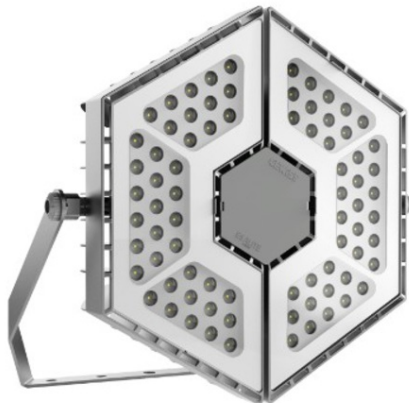

Furnizor: **Sc Trivolt Distribution SRL**
Reg. com.: J23/3300/2016
CIF: RO36421140
Adresa: Strada Apusului nr 3 (primul
sens giratoriu Tehodor Pallady-
Autostrada Soarelui), Catelu, Ilfov
Banca: BRD
IBAN: RO34BRDE441SV13182234410

**GEWISS CORP DE ILUMINAT SUPENDAT PENTRU HALA ESALITE FL -
24K - 90° OPTIC - DALI - 3000 K (CRI 80) - IP66 - CLASS I - RAL 9006
GREY**

GENERAL INFORMATION - -
OPTIC AND ILLUMINATING FEATURES - -
Context - Industry, Logistic, Facade, Sport
Optic - Wide 90°
Luminaire - LED luminaire with mid and high lumen power
Unified Glare Rating - UGR ≤ 25
Aplicatie - Intern / Extern
Luminanta (lm) - 21900
Unique digital code (Datamatrix) - Datamatrix
Efficiency
(lm/W) - 104
Culoare - Gri RAL 9006
Culoare Temperatur - 3000 K
Tip sursa de lumina - LED - Neinlocuibil
Color Rendering Index - CRI>80
Puterea sistemului - 210 W
Standard Deviation Colour Matching - SDCM = 3
LED Lifetime - L90B10 (Tq 25°) 100000 h; L90B10 (Tq 50°) 55000 h
Photobiological Risk Class - -
Greutate (Kg) - 13.7
Standard - EN60598-1; EN60598-2-5; IEC 62778; IEC62471
Garanantie - 5 ani
ELECTRICAL AND LIGHTING FEATURES - -
Temperatur de stocare - -25°C ÷ +70°C / HR 10% ÷ 85%
Tensiune de alimentare - 220-240 V
Operating temperature - -25°C ÷ +50°C
Frecventa nominala (Hz) - 50/60 Hz
MATERIALS - -
Driver - Included
Body - Aluminiu turnat
Driver failure rate - F10 = 100.000h Tq25°C/50.000h Tq40°C
Ecran - Flat tempered glass 4mm
Overvoltage protection - DM 6KV / CM 8KV
Optic - PMMA lens
Control System - DALI
Gasket - CNC deposited sealant
INSTALLATION AND MAINTENANCE - -
Locking Hook - -
Mounting and installation - Consola
External screw - Stainless steel
Tilt - With graduated fixing bracket
Colour - Polyester powder coated
Wiring - With watertight connector
STANDARDS AND APPROVALS - -
Prindere - -
Clasificare - -
Optic Maintenance - Not available
Dispozitiv cu temperatura la suprafata redus - -
LED Maintenance - Not available
Certificare DIN 18032-3 - Nu
Driver Box - Integrat
IPEA - -
Suprafata maxima expusa la vant - 0,20 m²
Clasificatie izolatie - I
- - -
Clasificatie de protectie IP - IP66
- - -
Cod IK - IK08
- - -
Glow Test conductori - -
- - -
Ware number - 94054010
Pret: 4 018,07 lei (TVA inclus)

Detalii online: <https://www.materialelectrice.ro/corp-de-iluminat-supendat-pentru-hala-esalite-fl-24k-900-optic-dali-3000-k-cri-80-ip66-class-i-ral-9006-grey-217431>