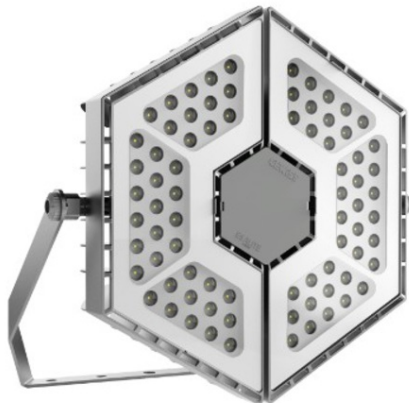

Furnizor: **Sc Trivolt Distribution SRL**
Reg. com.: J23/3300/2016
CIF: RO36421140
Adresa: Strada Apusului nr 3 (primul
sens giratoriu Tehodor Pallady-
Autostrada Soarelui), Catelu, Ilfov
Banca: BRD
IBAN: RO34BRDE441SV13182234410

**GEWISS CORP DE ILUMINAT SUPENDAT PENTRU HALA ESALITE FL -
24K - 30° OPTIC - DALI - 3000 K (CRI 80) - IP66 - CLASS I - RAL 9006
GREY**

GENERAL INFORMATION - -
OPTIC AND ILLUMINATING FEATURES - -
Context - Industry, Logistic, Facade, Sport
Optic - Narrow 30°
Luminaire - LED luminaire with mid and high lumen power
Unified Glare Rating - UGR ≤ 25
Aplicatie - Intern / Extern
Luminanta (lm) - 20200
Unique digital code (Datamatrix) - Datamatrix
Efficiency
(lm/W) - 96
Culoare - Gri RAL 9006
Culoare Temperaturaf - 3000 K
Tip sursaf de luminaf - LED - Neinlocuibil
Color Rendering Index - CRI>80
Puterea sistemului - 210 W
Standard Deviation Colour Matching - SDCM = 3
LED Lifetime - L90B10 (Tq 25°) 100000 h; L90B10 (Tq 50°) 55000 h
Photobiological Risk Class - -
Greutate (Kg) - 13.7
Standard - EN60598-1; EN60598-2-5; IEC 62778; IEC62471
Garanafie - 5 ani
ELECTRICAL AND LIGHTING FEATURES - -
Temperaturaf de stocare - -25°C ÷ +70°C / HR 10% ÷ 85%
Tensiune de alimentare - 220-240 V
Operating temperature - -25°C ÷ +50°C
Frecvenaf nominalaf (Hz) - 50/60 Hz
MATERIALS - -
Driver - Included
Body - Aluminiu turnat
Driver failure rate - F10 = 100.000h Tq25°C/50.000h Tq40°C
Ecran - Flat tempered glass 4mm
Overvoltage protection - DM 6KV / CM 8KV
Optic - PMMA lens
Control System - DALI
Gasket - CNC deposited sealant
INSTALLATION AND MAINTENANCE - -
Locking Hook - -
Mounting and installation - Consolaf
External screw - Stainless steel
Tilt - With graduated fixing bracket
Colour - Polyester powder coated
Wiring - With watertight connector
STANDARDS AND APPROVALS - -
Prindere - -
Clasificare - -
Optic Maintenance - Not available
Dispozitiv cu temperaturaf la suprafaf redusaf - -
LED Maintenance - Not available
Certificare DIN 18032-3 - Nu
Driver Box - Integrat
IPEA - -
Suprafaf maximaf expusaf la vant - 0,20 m²
Clasaf izolafie - I
- - -
Clasaf de protecafie IP - IP66
- - -
Cod IK - IK08
- - -
Glow Test conductori - -
- - -
Ware number - 94054010
Pret: 4 012,82 lei (TVA inclus)

Detalii online: <https://www.materialeelectrice.ro/corp-de-iluminat-supendat-pentru-hala-esalite-fl-24k-300-optic-dali-3000-k-cri-80-ip66-class-i-ral-9006-grey-217425>