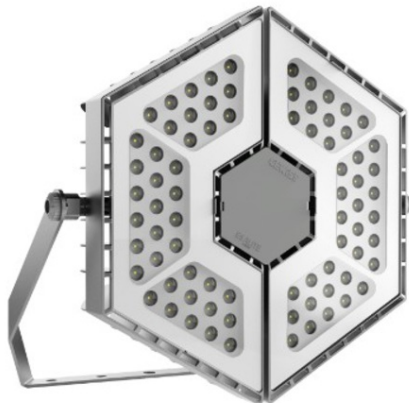

Furnizor: **Sc Trivolt Distribution SRL**
Reg. com.: J23/3300/2016
CIF: RO36421140
Adresa: Strada Apusului nr 3 (primul
sens giratoriu Tehodor Pallady-
Autostrada Soarelui), Catelu, Ilfov
Banca: BRD
IBAN: RO34BRDE441SV13182234410

**GEWISS CORP DE ILUMINAT SUPENDAT PENTRU HALA ESALITE FL -
24K - 30° OPTIC - DALI - 4000 K (CRI 80) - IP66 - CLASS I - RAL 9006
GREY**

GENERAL INFORMATION - -
OPTIC AND ILLUMINATING FEATURES - -
Context - Industry, Logistic, Facade, Sport
Optic - Narrow 30°
Luminaire - LED luminaire with mid and high lumen power
Unified Glare Rating - UGR ≤ 25
Aplicatie - Intern / Extern
Luminanta (lm) - 21700
Unique digital code (Datamatrix) - Datamatrix
Efficiency
(lm/W) - 103
Culoare - Gri RAL 9006
Culoare Temperaturaf - 4000 K
Tip sursaf de luminaf - LED - Neinlocuibil
Color Rendering Index - CRI>80
Puterea sistemului - 210 W
Standard Deviation Colour Matching - SDCM = 3
LED Lifetime - L90B10 (Tq 25°) 100000 h; L90B10 (Tq 50°) 55000 h
Photobiological Risk Class - -
Greutate (Kg) - 13.7
Standard - EN60598-1; EN60598-2-5; IEC 62778; IEC62471
Garanafie - 5 ani
ELECTRICAL AND LIGHTING FEATURES - -
Temperaturaf de stocare - -25°C ÷ +70°C / HR 10% ÷ 85%
Tensiune de alimentare - 220-240 V
Operating temperature - -25°C ÷ +50°C
Frecvenaf nominalaf (Hz) - 50/60 Hz
MATERIALS - -
Driver - Included
Body - Aluminiu turnat
Driver failure rate - F10 = 100.000h Tq25°C/50.000h Tq40°C
Ecran - Flat tempered glass 4mm
Overvoltage protection - DM 6KV / CM 8KV
Optic - PMMA lens
Control System - DALI
Gasket - CNC deposited sealant
INSTALLATION AND MAINTENANCE - -
Locking Hook - -
Mounting and installation - Consolaf
External screw - Stainless steel
Tilt - With graduated fixing bracket
Colour - Polyester powder coated
Wiring - With watertight connector
STANDARDS AND APPROVALS - -
Prindere - -
Clasificare - -
Optic Maintenance - Not available
Dispozitiv cu temperaturaf la suprafaf redusaf - -
LED Maintenance - Not available
Certificare DIN 18032-3 - Nu
Driver Box - Integrat
IPEA - -
Suprafaf maximaf expusaf la vant - 0,20 m²
Clasaf izolafie - I
- - -
Clasaf de protecafie IP - IP66
- - -
Cod IK - IK08
- - -
Glow Test conductori - -
- - -
Ware number - 94054010
Pret: 4 012,82 lei (TVA inclus)

Detalii online: <https://www.materialeelectrice.ro/corp-de-iluminat-supendat-pentru-hala-esalite-fl-24k-300-optic-dali-4000-k-cri-80-ip66-class-i-ral-9006-grey-217424>