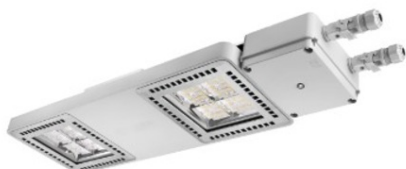

**GEWISS CORP DE ILUMINAT CU LED SMART [4] - HLO - 2 MODULE -
EMERGENCY - 1 X DALI DT6 + 1 X DALI DT1 (EMERG. 3H) -
ELLIPTICAL OPTIC - 5700 K - IP65 - CLASS I**

GENERAL INFORMATION - -
OPTIC AND ILLUMINATING FEATURES - -
Context - Lighting for industries and sports facilities
Optic - Eliptic
Luminaire - LED Industrial Reflector
Unified Glare Rating - -
Aplicatie - Intern
Lumen
output (lm) - 16000 (750 Emerg.)
Unique digital code (Datamatrix) - Datamatrix
Efficiency
(lm/W) - 123
Culoare - Gri RAL 7035
Culoare Temperatur - 5700 K
Tip surs de lumin - LED - Neinlocuibil
Color Rendering Index - CRI>80
System
power - 125 W (+5W Emerg.)
Standard Deviation Colour Matching - SDCM = 3
LED Lifetime - L90B10(Tq25°C)>150.000h; L90B10(Tq40°C)=140.000h
Photobiological Risk Class - RG0
Greutate (Kg) - 8
Standard - EN 60598-2-22 ; EN 60598-1 ; EN 60598-2-24
Garan - 5 ani
ELETRICAL AND LIGHTING FEATURES - -
Temperatur de stocare - -40 +70 °C
Tensiune de alimentare - 220 - 240 V
Operating temperature - 0 ÷ +40 °C
Frecven nominal (Hz) - 50/60 Hz
MATERIALS - -
Driver - Included
Body - PA6 "Halogen Free" loaded fibreglass
Driver failure rate - F10 = 100.000h Tq25°C/50.000h Tq40°C
Ecran - Tempered glass Thickness 4mm
Overvoltage protection - DM 6 kV / CM 10 kV
Optic - Metallic PC reflector and PMMA lenses
Control System - 1 x DALI DT6 + 1 x DALI DT1 (Emerg. 3h)
Gasket - anti-aging silicone
INSTALLATION AND MAINTENANCE - -
Locking Hook - -
Mounting and installation - Ceiling light - Suspension
External screw - Oel
Tilt - -
Colour - Gri RAL 7035
Wiring - With GW connect watertight connector
STANDARDS AND APPROVALS - -
Prindere - -
Clasificare - -
Optic Maintenance - Non-replaceable
Dispozitiv cu temperatur la suprafata redus - Da
LED Maintenance - NiMh Battery Only
Certificare DIN 18032-3 - -
Driver Box - Integrat
IPEA - -
Suprafata maxim expus la vant - 0,220 m²
Clas izolatie - I
- - -
Clas de protec IP - IP65
- - -
Cod IK - IK08
- - -
Glow Test conductori - 850 °C
- - -
Ware number - 94051098
Pret: 3 972,29 lei (TVA inclus)