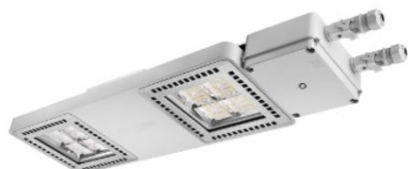

**GEWISS CORP DE ILUMINAT CU LED SMART [4] - HLO - 2 MODULE -
EMERGENCY - 1 X DALI DT6 + 1 X DALI DT1 (EMERG. 3H) -
ELLIPTICAL OPTIC - 4000 K - IP65 - CLASS I**

GENERAL INFORMATION - -
OPTIC AND ILLUMINATING FEATURES - -
Context - Lighting for industries and sports facilities
Optic - Elicitic
Luminaire - LED Industrial Reflector
Unified Glare Rating - -
Aplicatie - Intern
Lumen
output (lm) - 16000 (750 Emerg.)
Unique digital code (Datamatrix) - Datamatrix
Efficiency
(lm/W) - 123
Culoare - Gri RAL 7035
Culoare Temperatur - 4000 K
Tip surs de lumin - LED - Neinlocuibil
Color Rendering Index - CRI>80
System
power - 125 W (+5W Emerg.)
Standard Deviation Colour Matching - SDCM = 3
LED Lifetime - L90B10(Tq25°C)>150.000h; L90B10(Tq40°C)=140.000h
Photobiological Risk Class - RG0
Greutate (Kg) - 8
Standard - EN 60598-2-22 ; EN 60598-1 ; EN 60598-2-24
Garan - 5 ani
ELECTRICAL AND LIGHTING FEATURES - -
Temperatur de stocare - -40 +70 °C
Tensiune de alimentare - 220 - 240 V
Operating temperature - 0 ÷ +40 °C
Frecven nominal (Hz) - 50/60 Hz
MATERIALS - -
Driver - Included
Body - PA6 "Halogen Free" loaded fibreglass
Driver failure rate - F10 = 100.000h Tq25°C/50.000h Tq40°C
Ecran - Tempered glass Thickness 4mm
Overvoltage protection - DM 6 kV / CM 10 kV
Optic - Metallic PC reflector and PMMA lenses
Control System - 1 x DALI DT6 + 1 x DALI DT1 (Emerg. 3h)
Gasket - anti-aging silicone
INSTALLATION AND MAINTENANCE - -
Locking Hook - -
Mounting and installation - Ceiling light - Suspension
External screw - Oel
Tilt - -
Colour - Gri RAL 7035
Wiring - With GW connect watertight connector
STANDARDS AND APPROVALS - -
Prindere - -
Clasificare - -
Optic Maintenance - Non-replaceable
Dispozitiv cu temperatur la suprafata redus - Da
LED Maintenance - NiMh Battery Only
Certificare DIN 18032-3 - -
Driver Box - Integrat
IPEA - -
Suprafata maxim expusa la vant - 0,220 m²
Clasa izolatie - I
- - -
Clasa de protectie IP - IP65
- - -
Cod IK - IK08
- - -
Glow Test conductori - 850 °C
- - -
Ware number - 94051098
Pret: 3 972,29 lei (TVA inclus)