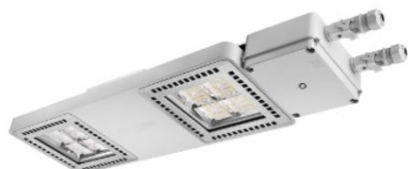

**GEWISS CORP DE ILUMINAT CU LED SMART [4] - HLO - 2 MODULE -  
EMERGENCY - 1 X DALI DT6 + 1 X DALI DT1 (EMERG. 3H) - 60°  
OPTIC - 5700 K - IP65 - CLASS I**

GENERAL INFORMATION - -  
OPTIC AND ILLUMINATING FEATURES - -  
Context - Lighting for industries and sports facilities  
Optic - 60°  
Luminaire - LED Industrial Reflector  
Unified Glare Rating - UGR ≤ 22  
Aplicatie - Intern  
Lumen  
output (lm) - 17700 (850 Emerg.)  
Unique digital code (Datamatrix) - Datamatrix  
Efficiency  
(lm/W) - 136  
Culoare - Gri RAL 7035  
Culoare Temperatur - 5700 K  
Tip sursă de lumină - LED - Neînlocuibil  
Color Rendering Index - CRI>80  
System  
power - 125 W (+5W Emerg.)  
Standard Deviation Colour Matching - SDCM = 3  
LED Lifetime - L90B10(Tq25°C)>150.000h; L90B10(Tq40°C)=140.000h  
Photobiological Risk Class - RG0  
Greutate (Kg) - 8  
Standard - EN 60598-2-22 ; EN 60598-1 ; EN 60598-2-24  
Garanție - 5 ani  
ELECTRICAL AND LIGHTING FEATURES - -  
Temperatură de stocare - -40 +70 °C  
Tensiune de alimentare - 220 - 240 V  
Operating temperature - 0 ÷ +40 °C  
Frecvență nominală (Hz) - 50/60 Hz  
MATERIALS - -  
Driver - Included  
Body - PA6 "Halogen Free" loaded fibreglass  
Driver failure rate - F10 = 100.000h Tq25°C/50.000h Tq40°C  
Ecran - Tempered glass Thickness 4mm  
Overvoltage protection - DM 6 kV / CM 10 kV  
Optic - Metallic PC reflector and PMMA lenses  
Control System - 1 x DALI DT6 + 1 x DALI DT1 (Emerg. 3h)  
Gasket - anti-aging silicone  
INSTALLATION AND MAINTENANCE - -  
Locking Hook - -  
Mounting and installation - Ceiling light - Suspension  
External screw - Oțel  
Tilt - -  
Colour - Gri RAL 7035  
Wiring - With GW connect watertight connector  
STANDARDS AND APPROVALS - -  
Prindere - -  
Clasificare - -  
Optic Maintenance - Non-replaceable  
Dispozitiv cu temperatură la suprafață redusă - Da  
LED Maintenance - NiMh Battery Only  
Certificare DIN 18032-3 - -  
Driver Box - Integrat  
IPEA - -  
Suprafață maximă expusă la vant - 0,220 m²  
Clasă izolație - I  
- - -  
Clasă de protecție IP - IP65  
- - -  
Cod IK - IK08  
- - -  
Glow Test conductori - 850 °C  
- - -  
Ware number - 94051098  
Pret: 3 979,49 lei (TVA inclus)