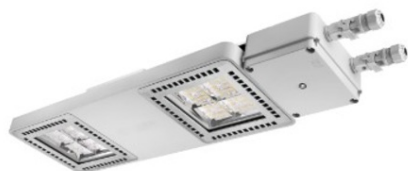

**GEWISS CORP DE ILUMINAT CU LED SMART [41] - HLO - 2 MODULE -  
EMERGENCY - 1 X DALI DT6 + 1 X DALI DT1 (EMERG. 3H) -  
ASYMMETRICAL OPTIC - 5700 K - IP65 - CLASS I**

GENERAL INFORMATION - -  
OPTIC AND ILLUMINATING FEATURES - -  
Context - Lighting for industries and sports facilities  
Optic - Asimetric  
Luminaire - LED Industrial Reflector  
Unified Glare Rating - -  
Aplicatie - Intern  
Lumen  
output (lm) - 16000 (750 Emerg.)  
Unique digital code (Datamatrix) - Datamatrix  
Efficiency  
(lm/W) - 123  
Culoare - Gri RAL 7035  
Culoare Temperatur - 5700 K  
Tip sursa de lumină - LED - Neînlocuibil  
Color Rendering Index - CRI>80  
System  
power - 125 W (+5W Emerg.)  
Standard Deviation Colour Matching - SDCM = 3  
LED Lifetime - L90B10(Tq25°C)>150.000h; L90B10(Tq40°C)=140.000h  
Photobiological Risk Class - RG0  
Greutate (Kg) - 8  
Standard - EN 60598-2-22 ; EN 60598-1 ; EN 60598-2-24  
Garantie - 5 ani  
ELECTRICAL AND LIGHTING FEATURES - -  
Temperatură de stocare - -40 +70 °C  
Tensiune de alimentare - 220 - 240 V  
Operating temperature - 0 ÷ +40 °C  
Frecvență nominală (Hz) - 50/60 Hz  
MATERIALS - -  
Driver - Included  
Body - PA6 "Halogen Free" loaded fibreglass  
Driver failure rate - F10 = 100.000h Tq25°C/50.000h Tq40°C  
Ecran - Tempered glass Thickness 4mm  
Overvoltage protection - DM 6 kV / CM 10 kV  
Optic - Metallic PC reflector and PMMA lenses  
Control System - 1 x DALI DT6 + 1 x DALI DT1 (Emerg. 3h)  
Gasket - anti-aging silicone  
INSTALLATION AND MAINTENANCE - -  
Locking Hook - -  
Mounting and installation - Ceiling light - Suspension  
External screw - Oțel  
Tilt - -  
Colour - Gri RAL 7035  
Wiring - With GW connect watertight connector  
STANDARDS AND APPROVALS - -  
Prindere - -  
Clasificare - -  
Optic Maintenance - Non-replaceable  
Dispozitiv cu temperatură la suprafață redusă - Da  
LED Maintenance - NiMh Battery Only  
Certificare DIN 18032-3 - -  
Driver Box - Integrat  
IPEA - -  
Suprafață maximă expusă la vant - 0,220 m<sup>2</sup>  
Clasă izolație - I  
- - -  
Clasă de protecție IP - IP65  
- - -  
Cod IK - IK08  
- - -  
Glow Test conductori - 850 °C  
- - -  
Ware number - 94051098  
Pret: 3 975,09 lei (TVA inclus)