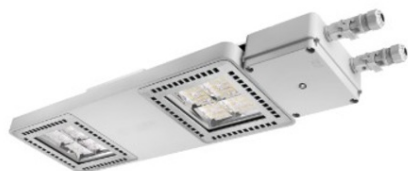

Furnizor: **Sc Trivolt Distribution SRL**
Reg. com.: J23/3300/2016
CIF: RO36421140
Adresa: Strada Apusului nr 3 (primul
sens giratoriu Tehodor Pallady-
Autostrada Soarelui), Catelu, Ilfov
Banca: BRD
IBAN: RO34BRDE441SV13182234410

**GEWISS CORP DE ILUMINAT CU LED SMART [4] - HLO - 2 MODULE -
EMERGENCY - 1 X DALI DT6 + 1 X DALI DT1 (EMERG. 3H) -
ASYMMETRICAL OPTIC - 4000 K - IP65 - CLASS I**

GENERAL INFORMATION - -
OPTIC AND ILLUMINATING FEATURES - -
Context - Lighting for industries and sports facilities
Optic - Asimetric
Luminaire - LED Industrial Reflector
Unified Glare Rating - -
Aplicatie - Intern
Lumen
output (lm) - 16000 (750 Emerg.)
Unique digital code (Datamatrix) - Datamatrix
Efficiency
(lm/W) - 123
Culoare - Gri RAL 7035
Culoare Temperatur - 4000 K
Tip surs de lumin - LED - Neinlocuibil
Color Rendering Index - CRI>80
System
power - 125 W (+5W Emerg.)
Standard Deviation Colour Matching - SDCM = 3
LED Lifetime - L90B10(Tq25°C)>150.000h; L90B10(Tq40°C)=140.000h
Photobiological Risk Class - RG0
Greutate (Kg) - 8
Standard - EN 60598-2-22 ; EN 60598-1 ; EN 60598-2-24
Garanatie - 5 ani
ELECTRICAL AND LIGHTING FEATURES - -
Temperatur de stocare - -40 +70 °C
Tensiune de alimentare - 220 - 240 V
Operating temperature - 0 ÷ +40 °C
Frecventa nominal (Hz) - 50/60 Hz
MATERIALS - -
Driver - Included
Body - PA6 "Halogen Free" loaded fibreglass
Driver failure rate - F10 = 100.000h Tq25°C/50.000h Tq40°C
Ecran - Tempered glass Thickness 4mm
Overvoltage protection - DM 6 kV / CM 10 kV
Optic - Metallic PC reflector and PMMA lenses
Control System - 1 x DALI DT6 + 1 x DALI DT1 (Emerg. 3h)
Gasket - anti-aging silicone
INSTALLATION AND MAINTENANCE - -
Locking Hook - -
Mounting and installation - Ceiling light - Suspension
External screw - Oel
Tilt - -
Colour - Gri RAL 7035
Wiring - With GW connect watertight connector
STANDARDS AND APPROVALS - -
Prindere - -
Clasificare - -
Optic Maintenance - Non-replaceable
Dispozitiv cu temperatur la suprafata redus - Da
LED Maintenance - NiMh Battery Only
Certificare DIN 18032-3 - -
Driver Box - Integrat
IPEA - -
Suprafata maxima expusa la vant - 0,220 m²
Clasa izolatie - I
- - -
Clasa de protectie IP - IP65
- - -
Cod IK - IK08
- - -
Glow Test conductori - 850 °C
- - -
Ware number - 94051098
Pret: 3 975,09 lei (TVA inclus)

Detalii online: <https://www.materialelectrice.ro/corp-de-iluminat-cu-led-smart-4-hlo-2-module-emergency-1-x-dali-dt6-1-x-dali-dt1-emerg-3h-asymmetrical-optic-4000-k-ip65-class-i-217132>