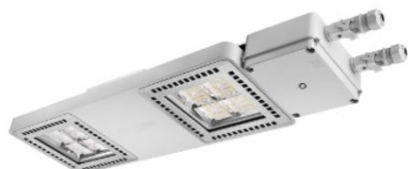

**GEWISS CORP DE ILUMINAT CU LED SMART [4] - HLO - 2 MODULE -
EMERGENCY - 1 X DALI DT6 + 1 X DALI DT1 (EMERG. 3H) - ARRAY
OPTIC - 4000 K - IP65 - CLASS I**

GENERAL INFORMATION - -
OPTIC AND ILLUMINATING FEATURES - -
Context - Lighting for industries and sports facilities
Optic - Array
Luminaire - LED Industrial Reflector
Unified Glare Rating - -
Aplicatie - Intern
Lumen
output (lm) - 18000 (850 Emerg.)
Unique digital code (Datamatrix) - Datamatrix
Efficiency
(lm/W) - 138
Culoare - Gri RAL 7035
Culoare Temperatur - 4000 K
Tip surs de lumin - LED - Neinlocuibil
Color Rendering Index - CRI>80
System
power - 125 W (+5W Emerg.)
Standard Deviation Colour Matching - SDCM = 3
LED Lifetime - L90B10(Tq25°C)>150.000h; L90B10(Tq40°C)=140.000h
Photobiological Risk Class - RG0
Greutate (Kg) - 8
Standard - EN 60598-2-22 ; EN 60598-1 ; EN 60598-2-24
Garan - 5 ani
ELECTRICAL AND LIGHTING FEATURES - -
Temperatur de stocare - -40 +70 °C
Tensiune de alimentare - 220 - 240 V
Operating temperature - 0 ÷ +40 °C
Frecven nominal (Hz) - 50/60 Hz
MATERIALS - -
Driver - Included
Body - PA6 "Halogen Free" loaded fibreglass
Driver failure rate - F10 = 100.000h Tq25°C/50.000h Tq40°C
Ecran - Tempered glass Thickness 4mm
Overvoltage protection - DM 6 kV / CM 10 kV
Optic - Metallized polycarbonate reflector
Control System - 1 x DALI DT6 + 1 x DALI DT1 (Emerg. 3h)
Gasket - anti-aging silicone
INSTALLATION AND MAINTENANCE - -
Locking Hook - -
Mounting and installation - Ceiling light - Suspension
External screw - Oel
Tilt - -
Colour - Gri RAL 7035
Wiring - With GW connect watertight connector
STANDARDS AND APPROVALS - -
Prindere - -
Clasificare - -
Optic Maintenance - Non-replaceable
Dispozitiv cu temperatur la suprafata redus - Da
LED Maintenance - NiMh Battery Only
Certificare DIN 18032-3 - -
Driver Box - Integrat
IPEA - -
Suprafata maxim expusa la vant - 0,220 m²
Clasa izolatie - I
- - -
Clasa de protectie IP - IP65
- - -
Cod IK - IK08
- - -
Glow Test conductori - 850 °C
- - -
Ware number - 94051098
Pret: 3 775,47 lei (TVA inclus)