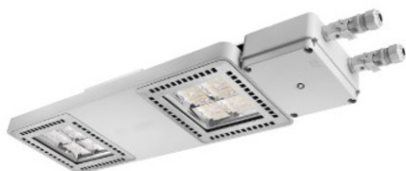

**GEWISS CORP DE ILUMINAT CU LED SMART [4] - HE - 2 MODULE -
EMERGENCY - 1 X DALI DT6 + 1 X DALI DT1 (EMERG. 3H) -
ELLIPTICAL OPTIC - 4000 K - IP65 - CLASS I**

GENERAL INFORMATION - -
OPTIC AND ILLUMINATING FEATURES - -
Context - Lighting for industries and sports facilities
Optic - Eliptic
Luminaire - LED Industrial Reflector
Unified Glare Rating - -
Aplicatie - Intern
Lumen
output (lm) - 12300 (750 Emerg.)
Unique digital code (Datamatrix) - Datamatrix
Efficiency
(lm/W) - 123
Culoare - Gri RAL 7035
Culoare Temperatur - 4000 K
Tip surs de lumin - LED - Neinlocuibil
Color Rendering Index - CRI>80
System
power - 95 W (+5W Emerg.)
Standard Deviation Colour Matching - SDCM = 3
LED Lifetime - L90B10(Tq25°C)>150.000h; L90B10(Tq40°C)=140.000h
Photobiological Risk Class - RG0
Greutate (Kg) - 8
Standard - EN 60598-2-22 ; EN 60598-1 ; EN 60598-2-24
Garan - 5 ani
ELECTRICAL AND LIGHTING FEATURES - -
Temperatur de stocare - -40 +70 °C
Tensiune de alimentare - 220 - 240 V
Operating temperature - 0 ÷ +40 °C
Frecven nominal (Hz) - 50/60 Hz
MATERIALS - -
Driver - Included
Body - PA6 "Halogen Free" loaded fibreglass
Driver failure rate - F10=100.000h Tq25°C/50.000h Tq40°C
Ecran - Tempered glass Thickness 4mm
Overvoltage protection - DM 6 kV / CM 10 kV
Optic - Metallic PC reflector and PMMA lenses
Control System - 1 x DALI DT6 + 1 x DALI DT1 (Emerg. 3h)
Gasket - anti-aging silicone
INSTALLATION AND MAINTENANCE - -
Locking Hook - -
Mounting and installation - Ceiling light - Suspension
External screw - Oel
Tilt - -
Colour - Gri RAL 7035
Wiring - With GW connect watertight connector
STANDARDS AND APPROVALS - -
Prindere - -
Clasificare - -
Optic Maintenance - Non-replaceable
Dispozitiv cu temperatur la suprafata redus - Da
LED Maintenance - NiMh Battery Only
Certificare DIN 18032-3 - -
Driver Box - Integrat
IPEA - -
Suprafata maxim expusa la vant - 0,220 m²
Clas izolatie - I
- - -
Clas de protectie IP - IP65
- - -
Cod IK - IK08
- - -
Glow Test conductori - 850 °C
- - -
Ware number - 94051098
Pret: 3 975,09 lei (TVA inclus)