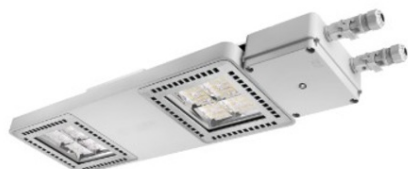

**GEWISS CORP DE ILUMINAT CU LED SMART [4] - HE - 2 MODULE -  
EMERGENCY - 1 X DALI DT6 + 1 X DALI DT1 (EMERG. 3H) - 90°  
OPTIC - 5700 K - IP65 - CLASS I**

GENERAL INFORMATION - -  
OPTIC AND ILLUMINATING FEATURES - -  
Context - Lighting for industries and sports facilities  
Optic - 90°  
Luminaire - LED Industrial Reflector  
Unified Glare Rating - UGR ≤ 22  
Aplicatie - Intern  
Lumen  
output (lm) - 13900 (850 Emerg.)  
Unique digital code (Datamatrix) - Datamatrix  
Efficiency  
(lm/W) - 139  
Culoare - Gri RAL 7035  
Culoare Temperatur - 5700 K  
Tip sursă de lumină - LED - Neînlocuibil  
Color Rendering Index - CRI>80  
System  
power - 95 W (+5W Emerg.)  
Standard Deviation Colour Matching - SDCM = 3  
LED Lifetime - L90B10(Tq25°C)>150.000h; L90B10(Tq40°C)=140.000h  
Photobiological Risk Class - RG0  
Greutate (Kg) - 8  
Standard - EN 60598-2-22 ; EN 60598-1 ; EN 60598-2-24  
Garanție - 5 ani  
ELECTRICAL AND LIGHTING FEATURES - -  
Temperatură de stocare - -40 +70 °C  
Tensiune de alimentare - 220 - 240 V  
Operating temperature - 0 ÷ +40 °C  
Frecvență nominală (Hz) - 50/60 Hz  
MATERIALS - -  
Driver - Included  
Body - PA6 "Halogen Free" loaded fibreglass  
Driver failure rate - F10=100.000h Tq25°C/50.000h Tq40°C  
Ecran - Tempered glass Thickness 4mm  
Overvoltage protection - DM 6 kV / CM 10 kV  
Optic - Metallic PC reflector and PMMA lenses  
Control System - 1 x DALI DT6 + 1 x DALI DT1 (Emerg. 3h)  
Gasket - anti-aging silicone  
INSTALLATION AND MAINTENANCE - -  
Locking Hook - -  
Mounting and installation - Ceiling light - Suspension  
External screw - Oțel  
Tilt - -  
Colour - Gri RAL 7035  
Wiring - With GW connect watertight connector  
STANDARDS AND APPROVALS - -  
Prindere - -  
Clasificare - -  
Optic Maintenance - Non-replaceable  
Dispozitiv cu temperatură la suprafață redusă - Da  
LED Maintenance - NiMh Battery Only  
Certificare DIN 18032-3 - -  
Driver Box - Integrat  
IPEA - -  
Suprafață maximă expusă la vant - 0,220 m²  
Clasă izolație - I  
- - -  
Clasă de protecție IP - IP65  
- - -  
Cod IK - IK08  
- - -  
Glow Test conductori - 850 °C  
- - -  
Ware number - 94051098  
Pret: 3 975,09 lei (TVA inclus)