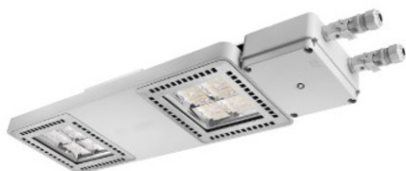

**GEWISS CORP DE ILUMINAT CU LED SMART [4] - HE - 2 MODULE -  
EMERGENCY - 1 X DALI DT6 + 1 X DALI DT1 (EMERG. 3H) - 60°  
OPTIC - 3000 K - IP65 - CLASS I**

GENERAL INFORMATION - -  
OPTIC AND ILLUMINATING FEATURES - -  
Context - Lighting for industries and sports facilities  
Optic - 60°  
Luminaire - LED Industrial Reflector  
Unified Glare Rating - UGR ≤ 22  
Aplicatie - Intern  
Lumen  
output (lm) - 13100 (810 Emerg.)  
Unique digital code (Datamatrix) - Datamatrix  
Efficiency  
(lm/W) - 131  
Culoare - Gri RAL 7035  
Culoare Temperatur - 3000 K  
Tip sursă de lumină - LED - Neînlocuibil  
Color Rendering Index - CRI>80  
System  
power - 95 W (+5W Emerg.)  
Standard Deviation Colour Matching - SDCM = 3  
LED Lifetime - L90B10(Tq25°C)>150.000h; L90B10(Tq40°C)=140.000h  
Photobiological Risk Class - RG0  
Greutate (Kg) - 8  
Standard - EN 60598-2-22 ; EN 60598-1 ; EN 60598-2-24  
Garanție - 5 ani  
ELECTRICAL AND LIGHTING FEATURES - -  
Temperatură de stocare - -40 +70 °C  
Tensiune de alimentare - 220 - 240 V  
Operating temperature - 0 ÷ +40 °C  
Frecvență nominală (Hz) - 50/60 Hz  
MATERIALS - -  
Driver - Included  
Body - PA6 "Halogen Free" loaded fibreglass  
Driver failure rate - F10=100.000h Tq25°C/50.000h Tq40°C  
Ecran - Tempered glass Thickness 4mm  
Overvoltage protection - DM 6 kV / CM 10 kV  
Optic - Metallic PC reflector and PMMA lenses  
Control System - 1 x DALI DT6 + 1 x DALI DT1 (Emerg. 3h)  
Gasket - anti-aging silicone  
INSTALLATION AND MAINTENANCE - -  
Locking Hook - -  
Mounting and installation - Ceiling light - Suspension  
External screw - Oțel  
Tilt - -  
Colour - Gri RAL 7035  
Wiring - With GW connect watertight connector  
STANDARDS AND APPROVALS - -  
Prindere - -  
Clasificare - -  
Optic Maintenance - Non-replaceable  
Dispozitiv cu temperatură la suprafață redusă - Da  
LED Maintenance - NiMh Battery Only  
Certificare DIN 18032-3 - -  
Driver Box - Integrat  
IPEA - -  
Suprafață maximă expusă la vant - 0,220 m²  
Clasă izolație - I  
- - -  
Clasă de protecție IP - IP65  
- - -  
Cod IK - IK08  
- - -  
Glow Test conductori - 850 °C  
- - -  
Ware number - 94051098  
Pret: 3 975,09 lei (TVA inclus)