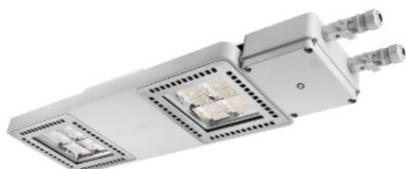

**GEWISS CORP DE ILUMINAT CU LED SMART [4] - HE - 2 MODULE -
EMERGENCY - 1 X DALI DT6 + 1 X DALI DT1 (EMERG. 3H) - 30°
OPTIC - 4000 K - IP65 - CLASS I**

GENERAL INFORMATION - -
OPTIC AND ILLUMINATING FEATURES - -
Context - Lighting for industries and sports facilities
Optic - 30°
Luminaire - LED Industrial Reflector
Unified Glare Rating - UGR ≤ 19
Aplicatie - Intern
Lumen
output (lm) - 13700 (850 Emerg.)
Unique digital code (Datamatrix) - Datamatrix
Efficiency
(lm/W) - 137
Culoare - Gri RAL 7035
Culoare Temperatur - 4000 K
Tip sursă de lumină - LED - Neînlocuibil
Color Rendering Index - CRI>80
System
power - 95 W (+5W Emerg.)
Standard Deviation Colour Matching - SDCM = 3
LED Lifetime - L90B10(Tq25°C)>150.000h; L90B10(Tq40°C)=140.000h
Photobiological Risk Class - RG0
Greutate (Kg) - 8
Standard - EN 60598-2-22 ; EN 60598-1 ; EN 60598-2-24
Garanție - 5 ani
ELECTRICAL AND LIGHTING FEATURES - -
Temperatură de stocare - -40 +70 °C
Tensiune de alimentare - 220 - 240 V
Operating temperature - 0 ÷ +40 °C
Frecvență nominală (Hz) - 50/60 Hz
MATERIALS - -
Driver - Included
Body - PA6 "Halogen Free" loaded fibreglass
Driver failure rate - F10=100.000h Tq25°C/50.000h Tq40°C
Ecran - Tempered glass Thickness 4mm
Overvoltage protection - DM 6 kV / CM 10 kV
Optic - Metallic PC reflector and PMMA lenses
Control System - 1 x DALI DT6 + 1 x DALI DT1 (Emerg. 3h)
Gasket - anti-aging silicone
INSTALLATION AND MAINTENANCE - -
Locking Hook - -
Mounting and installation - Ceiling light - Suspension
External screw - Oțel
Tilt - -
Colour - Gri RAL 7035
Wiring - With GW connect watertight connector
STANDARDS AND APPROVALS - -
Prindere - -
Clasificare - -
Optic Maintenance - Non-replaceable
Dispozitiv cu temperatură la suprafață redusă - Da
LED Maintenance - NiMh Battery Only
Certificare DIN 18032-3 - -
Driver Box - Integrat
IPEA - -
Suprafață maximă expusă la vant - 0,220 m²
Clasă izolație - I
- - -
Clasă de protecție IP - IP65
- - -
Cod IK - IK08
- - -
Glow Test conductori - 850 °C
- - -
Ware number - 94051098
Pret: 3 975,09 lei (TVA inclus)