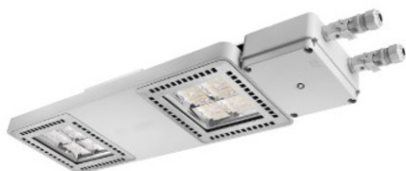

**GEWISS CORP DE ILUMINAT CU LED SMART [4] - HE - 2 MODULE -
EMERGENCY - 1 X DALI DT6 + 1 X DALI DT1 (EMERG. 3H) -
ASYMMETRICAL OPTIC - 4000 K - IP65 - CLASS I**

GENERAL INFORMATION - -
OPTIC AND ILLUMINATING FEATURES - -
Context - Lighting for industries and sports facilities
Optic - Asimetric
Luminaire - LED Industrial Reflector
Unified Glare Rating - -
Aplicatie - Intern
Lumen
output (lm) - 12500 (750 Emerg.)
Unique digital code (Datamatrix) - Datamatrix
Efficiency
(lm/W) - 125
Culoare - Gri RAL 7035
Culoare Temperatur - 4000 K
Tip sursă de lumină - LED - Neînlocuibil
Color Rendering Index - CRI>80
System
power - 95 W (+5W Emerg.)
Standard Deviation Colour Matching - SDCM = 3
LED Lifetime - L90B10(Tq25°C)>150.000h; L90B10(Tq40°C)=140.000h
Photobiological Risk Class - RG0
Greutate (Kg) - 8
Standard - EN 60598-2-22 ; EN 60598-1 ; EN 60598-2-24
Garanție - 5 ani
ELECTRICAL AND LIGHTING FEATURES - -
Temperatură de stocare - -40 +70 °C
Tensiune de alimentare - 220 - 240 V
Operating temperature - 0 ÷ +40 °C
Frecvență nominală (Hz) - 50/60 Hz
MATERIALS - -
Driver - Included
Body - PA6 "Halogen Free" loaded fibreglass
Driver failure rate - F10=100.000h Tq25°C/50.000h Tq40°C
Ecran - Tempered glass Thickness 4mm
Overvoltage protection - DM 6 kV / CM 10 kV
Optic - Metallic PC reflector and PMMA lenses
Control System - 1 x DALI DT6 + 1 x DALI DT1 (Emerg. 3h)
Gasket - anti-aging silicone
INSTALLATION AND MAINTENANCE - -
Locking Hook - -
Mounting and installation - Ceiling light - Suspension
External screw - Oțel
Tilt - -
Colour - Gri RAL 7035
Wiring - With GW connect watertight connector
STANDARDS AND APPROVALS - -
Prindere - -
Clasificare - -
Optic Maintenance - Non-replaceable
Dispozitiv cu temperatură la suprafață redusă - Da
LED Maintenance - NiMh Battery Only
Certificare DIN 18032-3 - -
Driver Box - Integrat
IPEA - -
Suprafață maximă expusă la vant - 0,220 m²
Clasă izolație - I
- - -
Clasă de protecție IP - IP65
- - -
Cod IK - IK08
- - -
Glow Test conductori - 850 °C
- - -
Ware number - 94051098
Pret: 3 975,09 lei (TVA inclus)