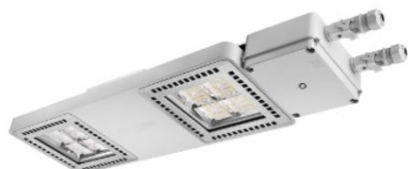

**GEWISS CORP DE ILUMINAT CU LED SMART [4] - HE - 2 MODULE -
EMERGENCY - 1 X DALI DT6 + 1 X DALI DT1 (EMERG. 3H) - ARRAY
OPTIC - 3000 K - IP65 - CLASS I**

GENERAL INFORMATION - -
OPTIC AND ILLUMINATING FEATURES - -
Context - Lighting for industries and sports facilities
Optic - Array
Luminaire - LED Industrial Reflector
Unified Glare Rating - UGR \leq 25
Aplicatie - Intern
Lumen
output (lm) - 13200 (810 Emerg.)
Unique digital code (Datamatrix) - Datamatrix
Efficiency
(lm/W) - 132
Culoare - Gri RAL 7035
Culoare Temperatur - 3000 K
Tip surs de lumin - LED - Neinlocuibil
Color Rendering Index - CRI > 80
System
power - 95 W (+5W Emerg.)
Standard Deviation Colour Matching - SDCM = 3
LED Lifetime - L90B10(Tq25°C) > 150.000h; L90B10(Tq40°C) = 140.000h
Photobiological Risk Class - RG0
Greutate (Kg) - 8
Standard - EN 60598-2-22 ; EN 60598-1 ; EN 60598-2-24
Garan - 5 ani
ELECTRICAL AND LIGHTING FEATURES - -
Temperatur de stocare - -40 +70 °C
Tensiune de alimentare - 220 - 240 V
Operating temperature - 0 ÷ +40 °C
Frecven nominal (Hz) - 50/60 Hz
MATERIALS - -
Driver - Included
Body - PA6 "Halogen Free" loaded fibreglass
Driver failure rate - F10=100.000h Tq25°C/50.000h Tq40°C
Ecran - Tempered glass Thickness 4mm
Overvoltage protection - DM 6 kV / CM 10 kV
Optic - Metallized polycarbonate reflector
Control System - 1 x DALI DT6 + 1 x DALI DT1 (Emerg. 3h)
Gasket - anti-aging silicone
INSTALLATION AND MAINTENANCE - -
Locking Hook - -
Mounting and installation - Ceiling light - Suspension
External screw - Oel
Tilt - -
Colour - Gri RAL 7035
Wiring - With GW connect watertight connector
STANDARDS AND APPROVALS - -
Prindere - -
Clasificare - -
Optic Maintenance - Non-replaceable
Dispozitiv cu temperatur la suprafata redus - Da
LED Maintenance - NiMh Battery Only
Certificare DIN 18032-3 - -
Driver Box - Integrat
IPEA - -
Suprafata maxim expusa la vant - 0,220 m²
Clasa izolatie - I
- - -
Clasa de protectie IP - IP65
- - -
Cod IK - IK08
- - -
Glow Test conductori - 850 °C
- - -
Ware number - 94051098
Pret: 3 775,47 lei (TVA inclus)