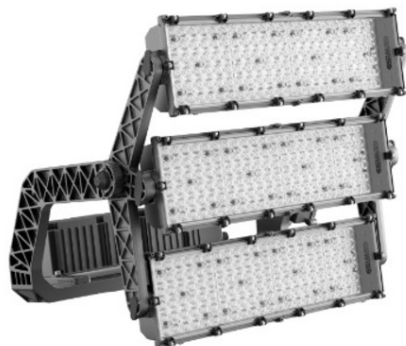

**GEWISS PROJECTOR STADIUM PRO - 3 MODULE - CIRCULAR OPTIC
8Å° - CRI 80 5700K - IP66 - CLASS I**

GENERAL INFORMATION - -
OPTIC AND ILLUMINATING FEATURES - -
Context - Professional sport lighting
OpticÅf - Circular 8Å°
Luminaire - High power LED floodlight
Unified Glare Rating - ULOR = 0%
AplicaÅie - Intern / Extern
LuminÅieÅire (lm) - 138000
Unique digital code (Datamatrix) - Currently not present
Efficiency
(lm/W) - 95
Culoare - Gri grafit
Culoare TemperaturÅf - 5700 K
Tip sursÅf de luminÅf - LED - Neinlocuibil
Color Rendering Index - CRI 80
Puterea sistemului - 1450 W
Standard Deviation Colour Matching - SDCM = 3
LED Lifetime - L90B10(Tq25ÅC)=40.000h; L80B10(Tq25ÅC)=75.000h
Photobiological Risk Class - -
Greutate (Kg) - 32
Standard - EN60598-1; EN60598-2-5; IEC 62471; IEC 62778
GaranÅie - 5 ani
ELETRICAL AND LIGHTING FEATURES - -
TemperaturÅf de stocare - -
Tensiune de alimentare - See external supply unit
Operating temperature - -25 +50 ÅC
FrecvenÅef nominalÅf (Hz) - See external supply unit
MATERIALS - -
Driver - To be ordered separately
Body - Aluminiu turnat
Driver failure rate - See external supply unit
Ecran - Flat tempered glass 4mm
Overvoltage protection - See external supply unit
Optic - T.I.R.Ex. Optical PMMA HT
Control System - See external supply unit
Gasket - Anti-aging silicone
INSTALLATION AND MAINTENANCE - -
Locking Hook - -
Mounting and installation - Lighting tower - Surface
External screw - Stainless steel
Tilt - Rotation on bracket with integrated goniometer
Colour - Polyester powder coated
Wiring - Multipolar cable between floodlight and power supply
STANDARDS AND APPROVALS - -
Prindere - ConsolÅf
Clasificare - -
Optic Maintenance - Not available
Dispozitiv cu temperaturÅf la suprafaÅef redusÅf - -
LED Maintenance - Da
Certificare DIN 18032-3 - -
Driver Box - Exterior
IPEA - -
SuprafaÅef maximÅf expusÅf la vant - 0,36 m²
ClasÅf izolaÅie - I
- - -
ClasÅf de protecÅie IP - IP66
- - -
Cod IK - IK08
- - -
Glow Test conductori - -
- - -
Ware number - 94054010
Pret: 0,00 lei (TVA inclus)