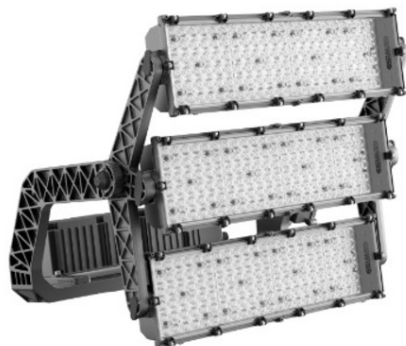

**GEWISS PROIECTOR STADIUM PRO - 3 MODULE - CIRCULAR OPTIC
10° - CRI 80 5700K - IP66 - CLASS I**

GENERAL INFORMATION - -
OPTIC AND ILLUMINATING FEATURES - -
Context - Professional sport lighting
Optic - Circular 10°
Luminaire - High power LED floodlight
Unified Glare Rating - ULOR = 0%
Aplicatie - Intern / Extern
Luminaria (lm) - 151000
Unique digital code (Datamatrix) - Currently not present
Efficiency
(lm/W) - 104
Culoare - Gri grafit
Culoare Temperatur - 5700 K
Tip sursă de lumină - LED - Neînlocuibil
Color Rendering Index - CRI 80
Puterea sistemului - 1450 W
Standard Deviation Colour Matching - SDCM = 3
LED Lifetime - L90B10(Tq25°C)=40.000h; L80B10(Tq25°C)=75.000h
Photobiological Risk Class - -
Greutate (Kg) - 32
Standard - EN60598-1; EN60598-2-5; IEC 62471; IEC 62778
Garanție - 5 ani
ELECTRICAL AND LIGHTING FEATURES - -
Temperatură de stocare - -
Tensiune de alimentare - See external supply unit
Operating temperature - -25 +50 °C
Frecvență nominală (Hz) - See external supply unit
MATERIALS - -
Driver - To be ordered separately
Body - Aluminiu turnat
Driver failure rate - See external supply unit
Ecran - Flat tempered glass 4mm
Overvoltage protection - See external supply unit
Optic - T.I.R.Ex. Optical PMMA HT
Control System - See external supply unit
Gasket - Anti-aging silicone
INSTALLATION AND MAINTENANCE - -
Locking Hook - -
Mounting and installation - Lighting tower - Surface
External screw - Stainless steel
Tilt - Rotation on bracket with integrated goniometer
Colour - Polyester powder coated
Wiring - Multipolar cable between floodlight and power supply
STANDARDS AND APPROVALS - -
Prindere - Consolă
Clasificare - -
Optic Maintenance - Not available
Dispozitiv cu temperatură la suprafață redusă - -
LED Maintenance - Da
Certificare DIN 18032-3 - -
Driver Box - Exterior
IPEA - -
Suprafață maximă expusă la vant - 0,36 m²
Clasă izolație - I
- - -
Clasă de protecție IP - IP66
- - -
Cod IK - IK08
- - -
Glow Test conductori - -
- - -
Ware number - 94054010
Pret: 0,00 lei (TVA inclus)