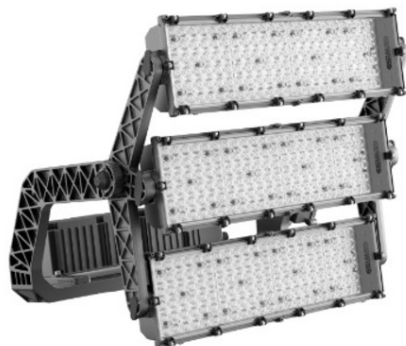

**GEWISS PROIECTOR STADIUM PRO - 3 MODULE - CIRCULAR OPTIC
20° - CRI 80 5700K - IP66 - CLASS I**

GENERAL INFORMATION - -
OPTIC AND ILLUMINATING FEATURES - -
Context - Professional sport lighting
Optic - Circular 20°
Luminaire - High power LED floodlight
Unified Glare Rating - ULOR = 0%
Aplicatie - Intern / Extern
Luminanta (lm) - 147000
Unique digital code (Datamatrix) - Currently not present
Efficiency
(lm/W) - 101
Culoare - Gri grafit
Culoare Temperatur - 5700 K
Tip sursa de luminanta - LED - Neinlocuibil
Color Rendering Index - CRI 80
Puterea sistemului - 1450 W
Standard Deviation Colour Matching - SDCM = 3
LED Lifetime - L90B10(Tq25°C)=40.000h; L80B10(Tq25°C)=75.000h
Photobiological Risk Class - -
Greutate (Kg) - 32
Standard - EN60598-1; EN60598-2-5; IEC 62471; IEC 62778
Garanantie - 5 ani
ELECTRICAL AND LIGHTING FEATURES - -
Temperatur de stocare - -
Tensiune de alimentare - See external supply unit
Operating temperature - -25 +50 °C
Frecventa nominala (Hz) - See external supply unit
MATERIALS - -
Driver - To be ordered separately
Body - Aluminiu turnat
Driver failure rate - See external supply unit
Ecran - Flat tempered glass 4mm
Overvoltage protection - See external supply unit
Optic - T.I.R.Ex. Optical PMMA HT
Control System - See external supply unit
Gasket - Anti-aging silicone
INSTALLATION AND MAINTENANCE - -
Locking Hook - -
Mounting and installation - Lighting tower - Surface
External screw - Stainless steel
Tilt - Rotation on bracket with integrated goniometer
Colour - Polyester powder coated
Wiring - Multipolar cable between floodlight and power supply
STANDARDS AND APPROVALS - -
Prindere - Consola
Clasificare - -
Optic Maintenance - Not available
Dispozitiv cu temperatura la suprafata redus - -
LED Maintenance - Da
Certificare DIN 18032-3 - -
Driver Box - Exterior
IPEA - -
Suprafata maxima expusa la vant - 0,36 m²
Clasa izolatie - I
- - -
Clasa de protectie IP - IP66
- - -
Cod IK - IK08
- - -
Glow Test conductori - -
- - -
Ware number - 94054010
Pret: 0,00 lei (TVA inclus)