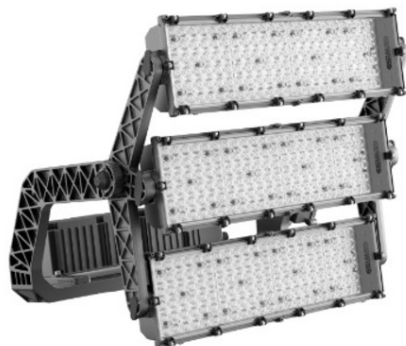

**GEWISS PROJECTOR STADIUM PRO - 3 MODULE - ASYMMETRIC
OPTIC 60° - CRI 80 5700K - IP66 - CLASS I**

GENERAL INFORMATION - -
OPTIC AND ILLUMINATING FEATURES - -
Context - Professional sport lighting
Optic - Asymmetric 60°
Luminaire - High power LED floodlight
Unified Glare Rating - ULOR = 0%
Aplicatie - Intern / Extern
Luminance (lm) - 121000
Unique digital code (Datamatrix) - Currently not present
Efficiency
(lm/W) - 83
Culoare - Gri grafit
Culoare Temperatur - 5700 K
Tip sursă de lumină - LED - Neînlocuibil
Color Rendering Index - CRI 80
Puterea sistemului - 1450 W
Standard Deviation Colour Matching - SDCM = 3
LED Lifetime - L90B10(Tq25°C)=40.000h; L80B10(Tq25°C)=75.000h
Photobiological Risk Class - -
Greutate (Kg) - 32
Standard - EN60598-1; EN60598-2-5; IEC 62471; IEC 62778
Garantie - 5 ani
ELECTRICAL AND LIGHTING FEATURES - -
Temperatură de stocare - -
Tensiune de alimentare - See external supply unit
Operating temperature - -25 +50 °C
Frecvență nominală (Hz) - See external supply unit
MATERIALS - -
Driver - To be ordered separately
Body - Aluminiu turnat
Driver failure rate - See external supply unit
Ecran - Flat tempered glass 4mm
Overvoltage protection - See external supply unit
Optic - T.I.R.Ex. Optical PMMA HT
Control System - See external supply unit
Gasket - Anti-aging silicone
INSTALLATION AND MAINTENANCE - -
Locking Hook - -
Mounting and installation - Lighting tower - Surface
External screw - Stainless steel
Tilt - Rotation on bracket with integrated goniometer
Colour - Polyester powder coated
Wiring - Multipolar cable between floodlight and power supply
STANDARDS AND APPROVALS - -
Prindere - Consolă
Clasificare - -
Optic Maintenance - Not available
Dispozitiv cu temperatură la suprafață redusă - -
LED Maintenance - Da
Certificare DIN 18032-3 - -
Driver Box - Exterior
IPEA - -
Suprafață maximă expusă la vant - 0,36 m²
Clasă izolație - I
- - -
Clasă de protecție IP - IP66
- - -
Cod IK - IK08
- - -
Glow Test conductori - -
- - -
Ware number - 94054010
Pret: 0,00 lei (TVA inclus)