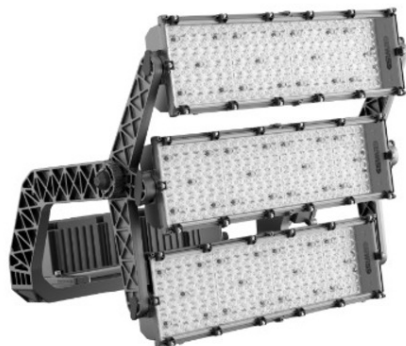

**GEWISS PROJECTOR STADIUM PRO - 3 MODULE - ASYMMETRIC
OPTIC 60° - CRI 80 4000K - IP66 - CLASS I**

GENERAL INFORMATION - -
OPTIC AND ILLUMINATING FEATURES - -
Context - Professional sport lighting
Optic - Asymmetric 60°
Luminaire - High power LED floodlight
Unified Glare Rating - ULOR = 0%
Aplicatie - Intern / Extern
Luminance (lm) - 121000
Unique digital code (Datamatrix) - Currently not present
Efficiency
(lm/W) - 83
Culoare - Gri grafit
Culoare Temperatur - 4000 K
Tip sursă de lumină - LED - Neînlocuibil
Color Rendering Index - CRI 80
Puterea sistemului - 1450 W
Standard Deviation Colour Matching - SDCM = 3
LED Lifetime - L90B10(Tq25°C)=40.000h; L80B10(Tq25°C)=75.000h
Photobiological Risk Class - -
Greutate (Kg) - 32
Standard - EN60598-1; EN60598-2-5; IEC 62471; IEC 62778
Garantie - 5 ani
ELECTRICAL AND LIGHTING FEATURES - -
Temperatură de stocare - -
Tensiune de alimentare - See external supply unit
Operating temperature - -25 +50 °C
Frecvență nominală (Hz) - See external supply unit
MATERIALS - -
Driver - To be ordered separately
Body - Aluminiu turnat
Driver failure rate - See external supply unit
Ecran - Flat tempered glass 4mm
Overvoltage protection - See external supply unit
Optic - T.I.R.Ex. Optical PMMA HT
Control System - See external supply unit
Gasket - Anti-aging silicone
INSTALLATION AND MAINTENANCE - -
Locking Hook - -
Mounting and installation - Lighting tower - Surface
External screw - Stainless steel
Tilt - Rotation on bracket with integrated goniometer
Colour - Polyester powder coated
Wiring - Multipolar cable between floodlight and power supply
STANDARDS AND APPROVALS - -
Prindere - Consolă
Clasificare - -
Optic Maintenance - Not available
Dispozitiv cu temperatură la suprafață redusă - -
LED Maintenance - Da
Certificare DIN 18032-3 - -
Driver Box - Exterior
IPEA - -
Suprafață maximă expusă la vant - 0,36 m²
Clasă izolație - I
- - -
Clasă de protecție IP - IP66
- - -
Cod IK - IK08
- - -
Glow Test conductori - -
- - -
Ware number - 94054010
Pret: 0,00 lei (TVA inclus)