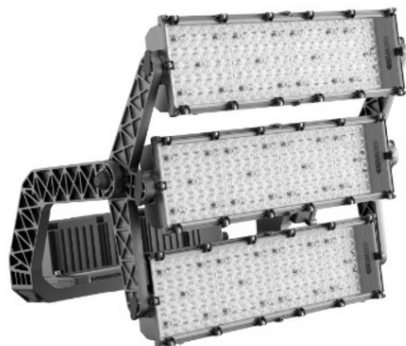

**GEWISS PROJECTOR STADIUM PRO - 3 MODULE - ASYMMETRIC
OPTIC 45° - CRI 90 5700K - IP66 - CLASS I**

GENERAL INFORMATION - -
OPTIC AND ILLUMINATING FEATURES - -
Context - Professional sport lighting
Optic - Asymmetric 45°
Luminaire - High power LED floodlight
Unified Glare Rating - ULOR = 0%
Aplicatie - Intern / Extern
Luminance (lm) - 111000
Unique digital code (Datamatrix) - Currently not present
Efficiency
(lm/W) - 77
Culoare - Gri grafit
Culoare Temperatur - 5700 K
Tip sursă de lumină - LED - Neînlocuibil
Color Rendering Index - CRI>90 TLCI>80
Puterea sistemului - 1450 W
Standard Deviation Colour Matching - SDCM = 3
LED Lifetime - L90B10(Tq25°C)=40.000h; L80B10(Tq25°C)=75.000h
Photobiological Risk Class - -
Greutate (Kg) - 32
Standard - EN60598-1; EN60598-2-5; IEC 62471; IEC 62778
Garantie - 5 ani
ELECTRICAL AND LIGHTING FEATURES - -
Temperatură de stocare - -
Tensiune de alimentare - See external supply unit
Operating temperature - -25 +50 °C
Frecvență nominală (Hz) - See external supply unit
MATERIALS - -
Driver - To be ordered separately
Body - Aluminiu turnat
Driver failure rate - See external supply unit
Ecran - Flat tempered glass 4mm
Overvoltage protection - See external supply unit
Optic - T.I.R.Ex. Optical PMMA HT
Control System - See external supply unit
Gasket - Anti-aging silicone
INSTALLATION AND MAINTENANCE - -
Locking Hook - -
Mounting and installation - Lighting tower - Surface
External screw - Stainless steel
Tilt - Rotation on bracket with integrated goniometer
Colour - Polyester powder coated
Wiring - Multipolar cable between floodlight and power supply
STANDARDS AND APPROVALS - -
Prindere - Consolă
Clasificare - -
Optic Maintenance - Not available
Dispozitiv cu temperatură la suprafață redusă - -
LED Maintenance - Da
Certificare DIN 18032-3 - -
Driver Box - Exterior
IPEA - -
Suprafață maximă expusă la vant - 0,36 m²
Clasă izolație - I
- - -
Clasă de protecție IP - IP66
- - -
Cod IK - IK08
- - -
Glow Test conductori - -
- - -
Ware number - 94054010
Pret: 0,00 lei (TVA inclus)