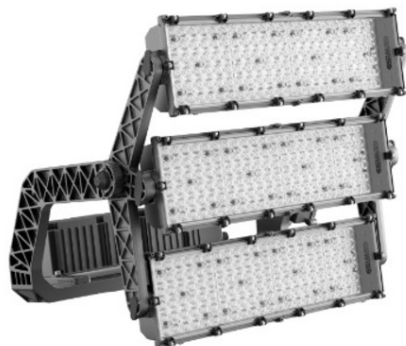

**GEWISS PROJECTOR STADIUM PRO - 3 MODULE - ASYMMETRIC
OPTIC 45° - CRI70 4000K - IP66 - CLASS I**

GENERAL INFORMATION - -
OPTIC AND ILLUMINATING FEATURES - -
Context - Professional sport lighting
Optic - Asymmetric 45°
Luminaire - High power LED floodlight
Unified Glare Rating - ULOR = 0%
Aplicatie - Intern / Extern
Luminance (lm) - 150000
Unique digital code (Datamatrix) - Currently not present
Efficiency
(lm/W) - 103
Culoare - Gri grafit
Culoare Temperatur - 4000 K
Tip sursă de lumină - LED - Neînlocuibil
Color Rendering Index - CRI70
Puterea sistemului - 1450 W
Standard Deviation Colour Matching - SDCM = 5
LED Lifetime - L90B10(Tq25°C)=40.000h; L80B10(Tq25°C)=75.000h
Photobiological Risk Class - -
Greutate (Kg) - 32
Standard - EN60598-1; EN60598-2-5; IEC 62471; IEC 62778
Garantie - 5 ani
ELECTRICAL AND LIGHTING FEATURES - -
Temperatură de stocare - -
Tensiune de alimentare - See external supply unit
Operating temperature - -25 +50 °C
Frecvență nominală (Hz) - See external supply unit
MATERIALS - -
Driver - To be ordered separately
Body - Aluminiu turnat
Driver failure rate - See external supply unit
Ecran - Flat tempered glass 4mm
Overvoltage protection - See external supply unit
Optic - T.I.R.Ex. Optical PMMA HT
Control System - See external supply unit
Gasket - Anti-aging silicone
INSTALLATION AND MAINTENANCE - -
Locking Hook - -
Mounting and installation - Lighting tower - Surface
External screw - Stainless steel
Tilt - Rotation on bracket with integrated goniometer
Colour - Polyester powder coated
Wiring - Multipolar cable between floodlight and power supply
STANDARDS AND APPROVALS - -
Prindere - Consolă
Clasificare - -
Optic Maintenance - Not available
Dispozitiv cu temperatură la suprafață redusă - -
LED Maintenance - Da
Certificare DIN 18032-3 - -
Driver Box - Exterior
IPEA - -
Suprafață maximă expusă la vant - 0,36 m²
Clasă izolație - I
- - -
Clasă de protecție IP - IP66
- - -
Cod IK - IK08
- - -
Glow Test conductori - -
- - -
Ware number - 94054010
Pret: 0,00 lei (TVA inclus)