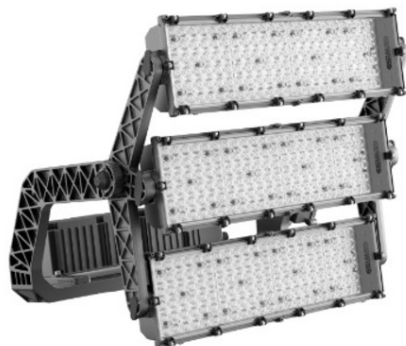

**GEWISS PROIECTOR STADIUM PRO - 3 MODULE - ELLIPTICAL OPTIC
20°x80° - CRI 80 4000K - IP66 - CLASS I**

GENERAL INFORMATION - -
OPTIC AND ILLUMINATING FEATURES - -
Context - Professional sport lighting
Optic - Elliptical 20°x80°
Luminaire - High power LED floodlight
Unified Glare Rating - ULOR = 0%
Aplicatie - Intern / Extern
Luminanta (lm) - 138000
Unique digital code (Datamatrix) - Currently not present
Efficiency
(lm/W) - 95
Culoare - Gri grafit
Culoare Temperatur - 4000 K
Tip sursa de luminanta - LED - Neinlocuibil
Color Rendering Index - CRI 80
Puterea sistemului - 1450 W
Standard Deviation Colour Matching - SDCM = 3
LED Lifetime - L90B10(Tq25°C)=40.000h; L80B10(Tq25°C)=75.000h
Photobiological Risk Class - -
Greutate (Kg) - 32
Standard - EN60598-1; EN60598-2-5; IEC 62471; IEC 62778
Garanantie - 5 ani
ELECTRICAL AND LIGHTING FEATURES - -
Temperatur de stocare - -
Tensiune de alimentare - See external supply unit
Operating temperature - -25 +50 °C
Frecventa nominala (Hz) - See external supply unit
MATERIALS - -
Driver - To be ordered separately
Body - Aluminiu turnat
Driver failure rate - See external supply unit
Ecran - Flat tempered glass 4mm
Overvoltage protection - See external supply unit
Optic - T.I.R.Ex. Optical PMMA HT
Control System - See external supply unit
Gasket - Anti-aging silicone
INSTALLATION AND MAINTENANCE - -
Locking Hook - -
Mounting and installation - Lighting tower - Surface
External screw - Stainless steel
Tilt - Rotation on bracket with integrated goniometer
Colour - Polyester powder coated
Wiring - Multipolar cable between floodlight and power supply
STANDARDS AND APPROVALS - -
Prindere - Consola
Clasificare - -
Optic Maintenance - Not available
Dispozitiv cu temperatura la suprafata redus - -
LED Maintenance - Da
Certificare DIN 18032-3 - -
Driver Box - Exterior
IPEA - -
Suprafata maxima expusa la vant - 0,36 m²
Clasa izolatie - I
- - -
Clasa de protectie IP - IP66
- - -
Cod IK - IK08
- - -
Glow Test conductori - -
- - -
Ware number - 94054010
Pret: 0,00 lei (TVA inclus)