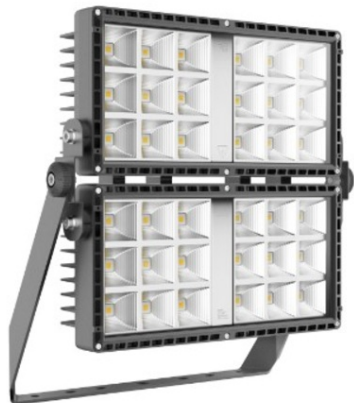

**GEWISS PROJECTOR LED TIP SMART [PRO] 2.0 - 2+2 MODULE -
CIRCULAR C1 - 5700K (CRI 70) - IP66 - PROTECTION CLASS I**

GENERAL INFORMATION - -

OPTIC AND ILLUMINATING FEATURES - -

Context - Sport, Big Areas

Optic - C1 - Circular 30°

Luminaire - LED luminaire with mid and high lumen power

Unified Glare Rating - G*6 - ULOR = 0

Aplicatie - Intern / Extern

Luminaria (lm) - 79900

Unique digital code (Datamatrix) - Currently not present

Efficiency

(lm/W) - 121

Culoare - Gri grafit

Culoare Temperatur - 5700 K

Tip sursa de luminaria - LED - Neinlocuibil

Color Rendering Index - CRI>70

Puterea sistemului - 660 W

Standard Deviation Colour Matching - SDCM = 5