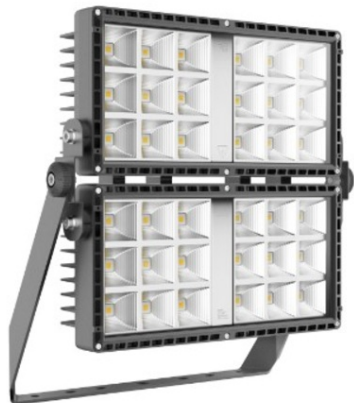

**GEWISS PROJECTOR LED TIP SMART [PRO] 2.0 - 2+2 MODULE -  
SYMMETRICAL S1 - 3000K (CRI 70) - IP66 - PROTECTION CLASS I**

GENERAL INFORMATION - -  
OPTIC AND ILLUMINATING FEATURES - -  
Context - Sport, Big Areas  
Optic - S1 - Symmetric Wide  
Luminaire - LED luminaire with mid and high lumen power  
Unified Glare Rating - G\*6 - ULOR = 0  
Application - Intern / Extern  
Luminous Flux (lm) - 73200  
Unique digital code (Datamatrix) - Currently not present  
Efficiency  
(lm/W) - 111  
Culoure - Gri grafit  
Culoare Temperatur - 3000 K  
Tip sursă de lumină - LED - Neînlocuibil  
Color Rendering Index - CRI>70  
Puterea sistemului - 660 W  
Standard Deviation Colour Matching - SDCM = 3  
LED Lifetime - L90B10(Tq25°C)=40.000h; L80B10(Tq25°C)=90.000h  
Photobiological Risk Class - -  
Greutate (Kg) - 15  
Standard - EN60598-1; EN60598-2-5; IEC 62778; IEC 62471; EN13201  
Garanție - 5 ani  
ELECTRICAL AND LIGHTING FEATURES - -  
Temperatură de stocare - -  
Tensiune de alimentare - -  
Operating temperature - -30 +50 °C  
Frecvență nominală (Hz) - -  
MATERIALS - -  
Driver - To be ordered separately  
Body - Aluminiu turnat  
Driver failure rate - See external supply unit  
Ecran - Flat tempered glass 4mm  
Overvoltage protection - See external supply unit  
Optic - Polished quartz and metallized PC HT reflector  
Control System - See external supply unit  
Gasket - Anti-aging silicone  
INSTALLATION AND MAINTENANCE - -  
Locking Hook - Hexagonal metric screws  
Mounting and installation - High-mast lighting - Wall mounting - Ground mounting  
External screw - Stainless steel  
Tilt - Rotation on bracket with integrated goniometer  
Colour - Polyester powder coated  
Wiring - Watertight connector  
STANDARDS AND APPROVALS - -  
Prindere - Consolă  
Clasificare - -  
Optic Maintenance - Not available  
Dispozitiv cu temperatură la suprafață redusă - Nu  
LED Maintenance - Da  
Certificare DIN 18032-3 - -  
Driver Box - Exterior  
IPEA - -  
Suprafață maximă expusă la vant - 0,222 m2  
Clasă izolație - I  
- - -  
Clasă de protecție IP - IP66  
- - -  
Cod IK - IK08  
- - -  
Glow Test conductori - -  
- - -  
Ware number - 94054010  
Pret: 8 329,32 lei (TVA inclus)