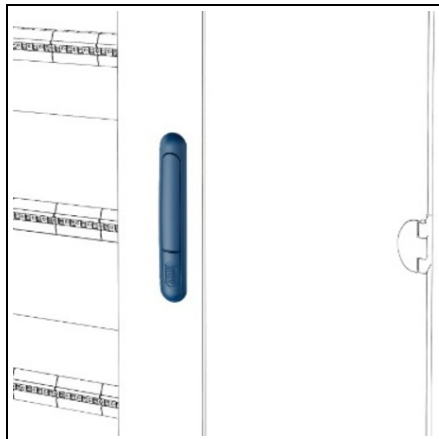

**GEWISS SPARE PART LOCK - QDX 630/1600 H - FOR BLANK/USA
STICLA**

Suitable to - Glass door / blind door
Ware number - 85389099
Pret: 582,09 lei (TVA inclus)

Detalii online: <https://www.materialeelectrice.ro/spare-part-lock-qdx-630-1600-h-for-blank-usa-sticla-214135>