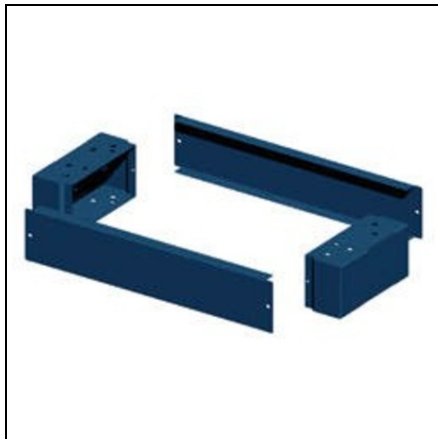

**GEWISS ADDITIONAL PLINTH - QDX 1600 H - FOR STRUCTURE
600X600**

Suitable for structures
LxD (mm) - 600x600
Ware number - 85389099
Pret: 1 249,80 lei (TVA inclus)

Detalii online: <https://www.materialelectrice.ro/additional-plinth-qdx-1600-h-for-structure-600x600-214125>