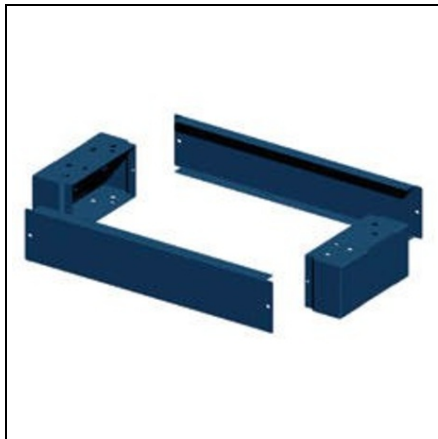

**GEWISS ADDITIONAL PLINTH - QDX 1600 H - FOR STRUCTURE  
(600+200)X600**

Suitable for structures  
LxD (mm) - (600+300)x600  
Ware number - 85389099  
Pret: 1 136,99 lei (TVA inclus)

Detalii online: <https://www.materialelectrice.ro/additional-plinth-qdx-1600-h-for-structure-600-200-x600-214123>