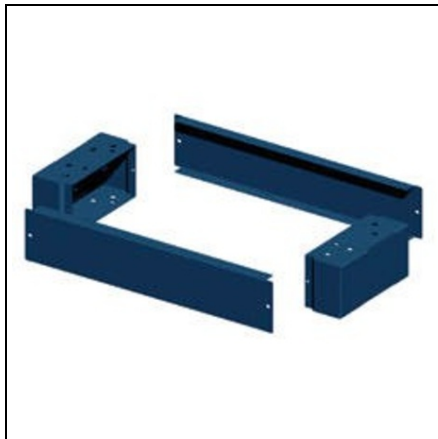

**GEWISS ADDITIONAL PLINTH - QDX 1600 H - FOR STRUCTURE
600X600**

Suitable for structures
LxD (mm) - 600x600
Ware number - 85389099
Pret: 1 050,18 lei (TVA inclus)

Detalii online: <https://www.materialeelectrice.ro/additional-plinth-qdx-1600-h-for-structure-600x600-214121>