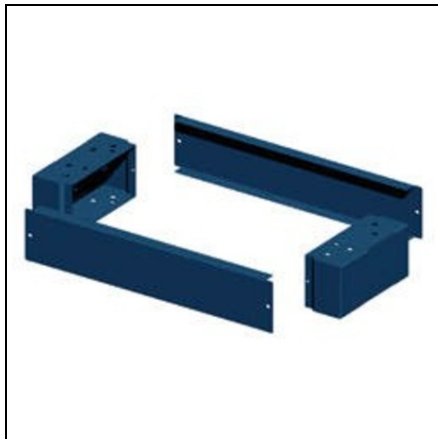

**GEWISS ADDITIONAL PLINTH - QDX 1600 H - FOR STRUCTURE
400X600**

Suitable for structures
LxD (mm) - 400x600
Ware number - 85389099
Pret: 907,00 lei (TVA inclus)

Detalii online: <https://www.materialelectrice.ro/additional-plinth-qdx-1600-h-for-structure-400x600-214120>