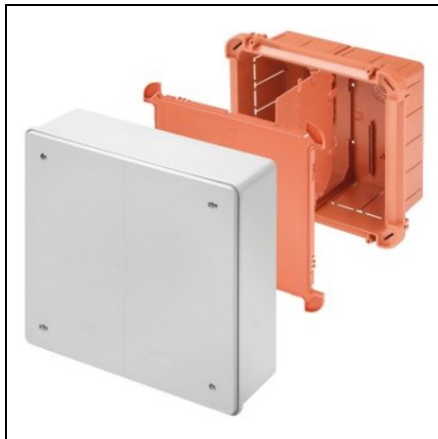

**GEWISS DOZA LEGATURI FOR SIDE-BY-SIDE ASSEMBLY FOR
UPRIGHTS - DIMENSIONS 260X260X121 - DEEP PLUMBABLE LID -
GREY RAL7035**

Dim. exterioare LxHxP (mm) - 260x260x121
Predispunere compartimente - 2
Putere max disipabilă (W) - 13
Ware number - 85381000
Pret: 187,63 lei (TVA inclus)

Detalii online: <https://www.materialeelectrice.ro/doza-legaturi-for-side-by-side-assembly-for-uprights-dimensions-260x260x121-deep-plumbable-lid-grey-ral7035-209886>