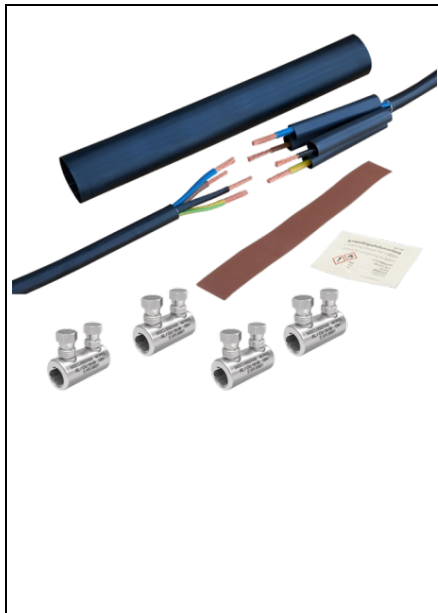

**MOREK MSCS300 AL/CU 150-300MM² 1KV 4XAL. SCREW SB
CONNECTOR MANSON KIT**

SKU: MSCS3004A00
EAN: 4744397023919
Culoare: Black
Material conductor: Al/Cu
Sectiune min. (mm²): 150
Sectiune max. (mm²): 300
Insert cablu min. (mm²): 150
Insert cablu max. (mm²): 300
Tensiune nominala (V): 1000
Latime (mm): 165
Lungime (mm): 1250
Inaltime (mm): 165
Greutate (g): 1900
Certification: EN 50393
CN8 code: 85359000
Package quantity (pcs): 1
Package width (mm): 165
Package length (mm): 1250
Package height (mm): 165
Pret: 743,94 lei (TVA inclus)

Detalii online: <https://www.materialelectrice.ro/mscs300-al-cu-150-300mm2-1kv-4xal-screw-sb-connector-manson-kit-166992>