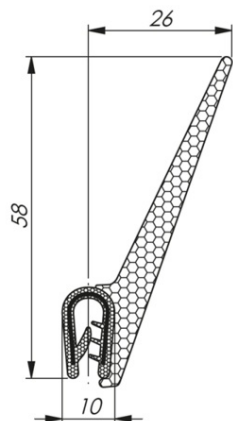

**MOREK CHEDER 1-2,5 RAL 9005 ROLA NEAGRA 25M**

SKU: MCB038AB12  
EAN: 4744397012166  
Culoare: Black  
Material: PVC, EPDM  
Latime (mm): 31  
Lungime (mm): 25000  
Inaltime (mm): 58  
Greutate (g): 10300  
Clamping range (mm): 1...2,5  
Plate thickness (mm): 1...2,5  
Minimum bending radius: A = 80, B = -, C = 120, D = 120  
CN8 code: 39169090  
Package quantity (pcs): 25  
Pret: 89,01 lei (TVA inclus)

Detalii online: <https://www.materialeelectrice.ro/cheder-1-2-5-ral-9005-rola-neagra-25m-166574>