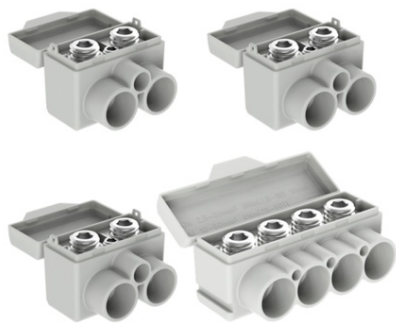

**MOREK SLT50 AL 10-50\CU 2.5-35 MM² 1000V DISTRIBUTION
BLOCK SET 3XSLT50-2-1 + 1XSLT50-4-3**

SKU: MAS50SET02
EAN: 4744397028754
Material conductor: Al/Cu
Sectiune min. (mm²): 2,5
Sectiune max. (mm²): 50
Tensiune nominala (V): 1000
IP rating: IP23
CN8 code: 85369010
Package quantity (pcs): 1
Pret: 0,00 lei (TVA inclus)

Detalii online: <https://www.materialelectrice.ro/slt50-al-10-50-cu-2-5-35-mm2-1000v-distribution-block-set-3xslt50-2-1-1xslt50-4-3-165896>