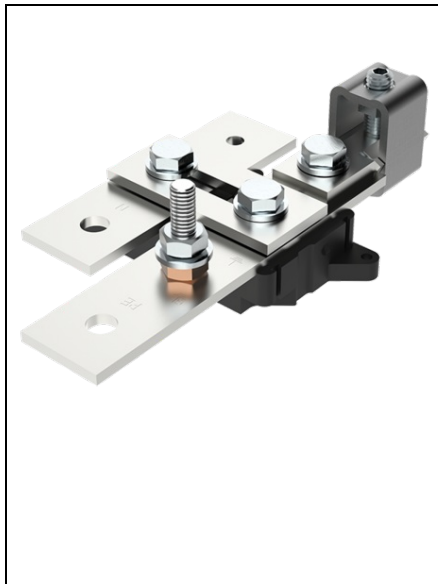

MOREK OL-PEN300 CONNECTOR AL/CU 185-300MM²

SKU: MAJ4300S10
EAN: 4744397029553
Culoare: Natural
Material conductor: Al/Cu
Sectiune min. (mm²): 185
Sectiune max. (mm²): 300
Insert cablu min. (mm²): 185
Insert cablu max. (mm²): 300
Numar de conexiuni: 4
Tensiune nominala (V): 690
Metoda montaj: Mounting plate
Latime (mm): 128,5
Lungime (mm): 220
Inaltime (mm): 70
Greutate (g): 1248
Surub: Hex 6
Tightening torque (Nm): 70
CN8 code: 85369010
Package quantity (pcs): 1
Pret: 729,08 lei (TVA inclus)

Detalii online: <https://www.materialelectrice.ro/ol-pen300-connector-al-cu-185-300mm2-165845>