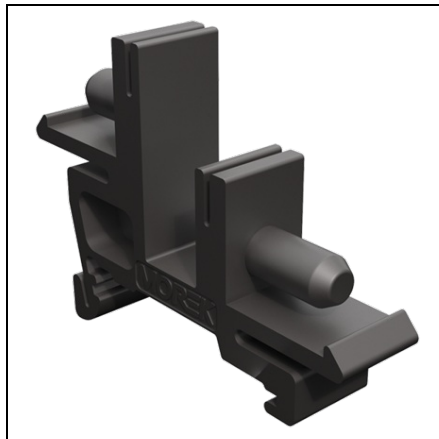

**MOREK BB3 BLACK, BARA DE ALAMA DIN RAIL ADAPTER FOR
BB111**

SKU: MAD2003A21
EAN: 4744397023933
Culoare: Black
Material: Polyamide PA6
Metoda montaj: DIN rail
Latime (mm): 12
Lungime (mm): 56
Inaltime (mm): 41,5
Greutate (g): 8
CN8 code: 39269097
Package quantity (pcs): 50
Pret: 6,26 lei (TVA inclus)

Detalii online: <https://www.materialelectrice.ro/bb3-black-bara-de-alama-din-rail-adapter-for-bb111-165787>