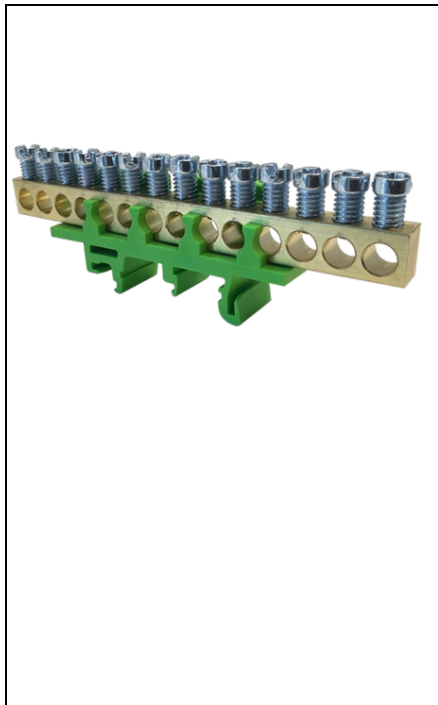

Furnizor: **Sc Trivolt Distribution SRL**
Reg. com.: J23/3300/2016
CIF: RO36421140
Adresa: Strada Apusului nr 3 (primul
sens giratoriu Tehodor Pallady-
Autostrada Soarelui), Catelu, Ilfov
Banca: BRD
IBAN: RO34BRDE441SV13182234410

MOREK CONECTOR OL300-2 AL/CU 2X185-300MM² HEAVY DUTY CONNECTOR

SKU: MAD0014G00
EAN: 4744397022882
Culoare: Green
Material conductor: Cu
Sectiune min. (mm²): 1,5
Sectiune max. (mm²): 16
Insert cablu min. (mm²): 1,5
Insert cablu max. (mm²): 16
Iesire Conductor min. (mm²): 1,5
Iesire Conductor max. (mm²): 16
Numar de conexiuni: 14
Nominal current (A): 63
Tensiune nominala (V): 690
Material: Brass, polyamide PA6
Metoda montaj: DIN rail
Latime (mm): 13
Lungime (mm): 94
Inaltime (mm): 30
Greutate (g): 48
Tightening torque (Nm): 2,5 Nm
IP rating: IP00
CN8 code: 85369001
Package quantity (pcs): 20
Pret: 13,36 lei (TVA inclus)

Detalii online: <https://www.materialeelectrice.ro/conector-ol300-2-al-cu-2x185-300mm2-heavy-duty-connector-165767>