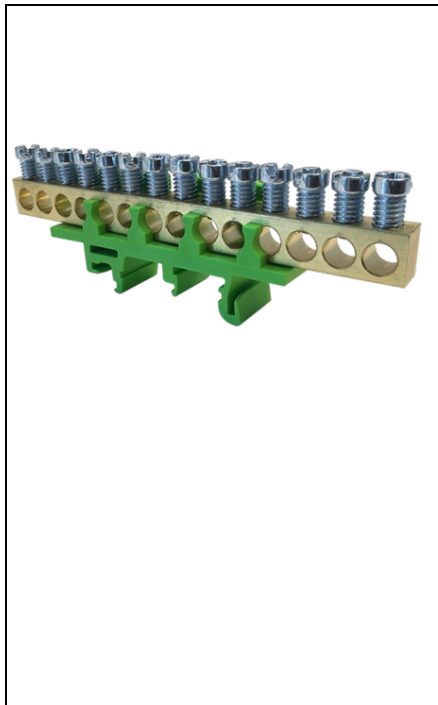

Furnizor: **Sc Trivolt Distribution SRL**
Reg. com.: J23/3300/2016
CIF: RO36421140
Adresa: Strada Apusului nr 3 (primul
sens giratoriu Tehodor Pallady-
Autostrada Soarelui), Catelu, Ilfov
Banca: BRD
IBAN: RO34BRDE441SV13182234410

MOREK CONECTOR OL300-2 AL/CU 2X185-300MM² HEAVY DUTY CONNECTOR

SKU: MAD0014G00
EAN: 4744397022882
Culoare: Green
Material conductor: Cu
Sectiune min. (mm²): 1,5
Sectiune max. (mm²): 16
Insert cablu min. (mm²): 1,5
Insert cablu max. (mm²): 16
Iesire Conductor min. (mm²): 1,5
Iesire Conductor max. (mm²): 16
Numar de conexiuni: 14
Nominal current (A): 63
Tensiune nominala (V): 690
Material: Brass, polyamide PA6
Metoda montaj: DIN rail
Latime (mm): 13
Lungime (mm): 94
Inaltime (mm): 30
Greutate (g): 48
Tightening torque (Nm): 2,5 Nm
IP rating: IP00
CN8 code: 85369001
Package quantity (pcs): 20
Pret: 13,38 lei (TVA inclus)

Detalii online: <https://www.materialeelectrice.ro/conector-ol300-2-al-cu-2x185-300mm2-heavy-duty-connector-165767>