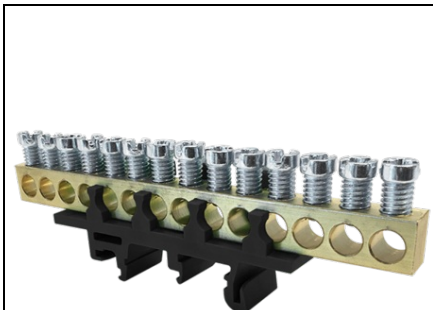

MOREK CONECTOR OL150-2 AL/CU 2X50-150MM² HEAVY DUTY CONNECTOR

SKU: MAD0014B00
EAN: 4744397023964
Culoare: Black
Material conductor: Cu
Sectiune min. (mm²): 1,5
Sectiune max. (mm²): 16
Insert cablu min. (mm²): 1,5
Insert cablu max. (mm²): 16
Iesire Conductor min. (mm²): 1,5
Iesire Conductor max. (mm²): 16
Numar de conexiuni: 14
Nominal current (A): 63
Tensiune nominala (V): 690
Material: Brass, polyamide PA6
Metoda montaj: DIN rail
Latime (mm): 13
Lungime (mm): 94
Inaltime (mm): 30
Greutate (g): 48
Tightening torque (Nm): 2,5 Nm
IP rating: IP00
CN8 code: 85369001
Package quantity (pcs): 20
Pret: 13,38 lei (TVA inclus)

Detalii online: <https://www.materialeelectrice.ro/conector-ol150-2-al-cu-2x50-150mm2-heavy-duty-connector-165765>