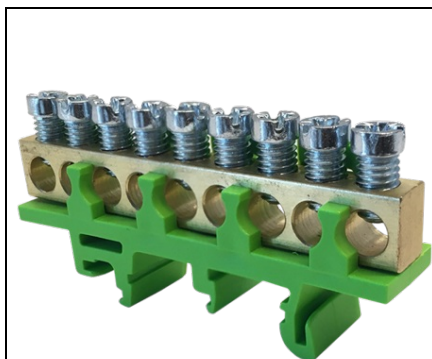

MOREK CONECTOR OL300 AL\CU 1X185-300MMÂ² HEAVY DUTY CONNECTOR

SKU: MAD0009G00
EAN: 4744397022868
Culoare: Green
Material conductor: Cu
Sectiune min. (mm²): 1,5
Sectiune max. (mm²): 16
Insert cablu min. (mm²): 1,5
Insert cablu max. (mm²): 16
Iesire Conductor min. (mm²): 1,5
Iesire Conductor max. (mm²): 16
Numar de conexiuni: 9
Nominal current (A): 63
Tensiune nominala (V): 690
Material: Brass, polyamide PA6
Metoda montaj: DIN rail
Latime (mm): 13
Lungime (mm): 61
Inaltime (mm): 30
Greutate (g): 32
Tightening torque (Nm): 2,5 Nm
IP rating: IP00
CN8 code: 85369001
Package quantity (pcs): 20
Pret: 10,99 lei (TVA inclus)

Detalii online: <https://www.materialeelectrice.ro/conector-ol300-al-cu-1x185-300mm2-heavy-duty-connector-165763>