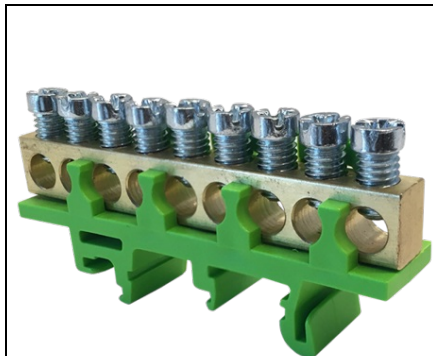

MOREK CONECTOR OL300 AL\CU 1X185-300MMÂ² HEAVY DUTY CONNECTOR

SKU: MAD0009G00
EAN: 4744397022868
Culoare: Green
Material conductor: Cu
Sectiune min. (mm²): 1,5
Sectiune max. (mm²): 16
Insert cablu min. (mm²): 1,5
Insert cablu max. (mm²): 16
Iesire Conductor min. (mm²): 1,5
Iesire Conductor max. (mm²): 16
Numar de conexiuni: 9
Nominal current (A): 63
Tensiune nominala (V): 690
Material: Brass, polyamide PA6
Metoda montaj: DIN rail
Latime (mm): 13
Lungime (mm): 61
Inaltime (mm): 30
Greutate (g): 32
Tightening torque (Nm): 2,5 Nm
IP rating: IP00
CN8 code: 85369001
Package quantity (pcs): 20
Pret: 10,99 lei (TVA inclus)

Detalii online: <https://www.materialeelectrice.ro/conector-ol300-al-cu-1x185-300mm2-heavy-duty-connector-165763>