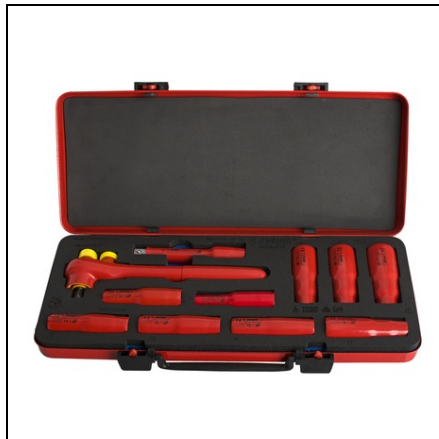

UNIOR SET DE CAPETE CHEI TUBULARE LUNGI IZOLATE DE 1/2 " IN CUTIE METALICA

Caracteristicile produsului

Dimensiunea cutiei : 448 x 198 x 54

Set includes:9x insulated socket 1/2", long type, 12 point (article 190/2LVDEDP) dim. 10, 11, 12, 13, 14, 17, 19, 22, 24

1x insulated reversible ratchet 1/2"

insulated accessories 1/2"; 1x extension bar (125mm)

Pret: 1 441,78 lei (TVA inclus)

Detalii online: <https://www.materialeelectrice.ro/set-de-capete-chei-tubulare-lungi-izolate-de-1-2-in-cutie-metalica-162276>