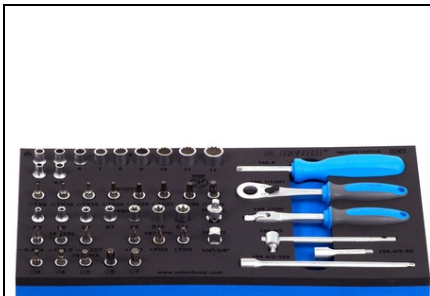

UNIOR SET DE CAPETE CHEI TUBULARE SI ACCESORII 1/4" IN SUPPORT DE PLASTIC

Caracteristicile produsului

Tool tray dimension: 188 x 364 x 30 mm

Compatible with drawers of Eurostyle, Eurovision, Europlus and Hercules (front drawers) line

Set includes: 1x socket 1/4", 12 point (article 188/2 12P) dim. 4, 4.5, 5, 5.5, 6, 7, 8, 9, 10, 11, 13

7x socket 1/4" with internal TX profile (article 189/2) dim. E4, E5, E6, E7, E8, E10, E11
19x screwdriver socket 1/4"; hex (article 187/2HX dim. 3, 4, 5, 6, 7), TX profile (article 187/2TX dim. TX8, TX10, TX15, TX20, TX25, TX27, TX30, TX40), crosstip (article 187/2PH dim. PH 1, PH 2, PH 3), flat (article 187/2SL dim. 0.8x4, 1,0x5,5, 1,2x7)

1x reversible ratchet 1/4"

accessories 1/4"; 1x swivel handle, 1x sliding T - handle, 2x extension bar (55, 150mm),

1x universal joint, 1x adaptor (1/4"-3/8")

1x spinner handle 1/4"

Pret: 754,05 lei (TVA inclus)

Detalii online: <https://www.materialelectrice.ro/set-de-capete-chei-tubulare-si-accesorii-1-4-in-suport-de-plastic-162221>