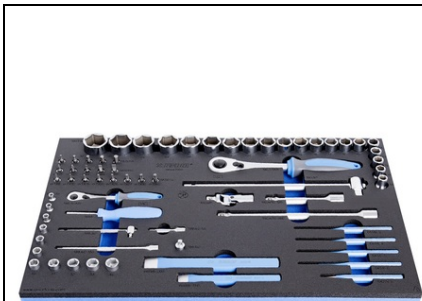

UNIOR SET DE CAPETE CHEI TUBULARE IN MODUL DE SPUMA SOS

Caracteristicile produsului

Tool tray dimension: 564 x 364 x 30 mm

Compatible with drawers of Eurostyle, Eurovision, Europlus and Hercules (front drawers) line

Set includes: 11x socket 1/4", 12 point (article 188/2 12P) dim. 5, 5.5, 6, 7, 8, 9, 10, 11, 12, 13, 14

18x screwdriver socket 1/4"; hex (article 187/2HX dim. 3, 4, 5, 6, 7), TX profile (article 187/2TX dim. TX8, TX10, TX15, TX20, TX25, TX27, TX30, TX40), crosstip (article 187/2PH dim. PH 1, PH 2), flat (article 187/2SL dim. 0.8x4, 1,0x5,5, 1,2x7)

1x reversible ratchet 1/4"

accessories 1/4"; 1x sliding T - handle, 2x extension bar (55, 150mm), 1x universal joint
1x spinner handle 1/4"

20x socket 1/2", 6 point (article 190/1 6P) dim. 10, 11, 12, 13, 14, 15, 16, 17, 18, 19, 20, 21, 22, 23, 24, 26, 27, 28, 30, 32

1x reversible ratchet 1/2"

accessories 1/2"; 1x sliding T - handle, 2x extension bar (125, 250mm), 1x universal joint

4x pin punch (article 641/6) dim. 3, 4, 5, 6

1x centre punch (article 642/6) in dim. 5