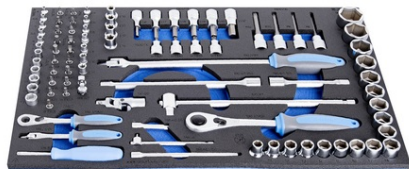

UNIOR SET DE CAPETE CHEI TUBULARE CU ACCESORII IN SUPORT SOS

Caracteristicile produsului

Tool tray dimension: 564 x 364 x 30 mm

Compatible with drawers of Eurostyle, Eurovision, Europlus and Hercules (front drawers) line

Set includes: 12x socket 1/4", 6 point (article 188/2 6P) dim. 4, 4.5, 5, 5.5, 6, 7, 8, 9, 10, 11, 12, 13

7x socket 1/4" with internal TX profile (article 189/2) dim. E4, E5, E6, E7, E8, E10, E11
19x screwdriver socket 1/4"; hex (article 187/2HX dim. 3, 4, 5, 6, 7), TX profile (article 187/2TX dim. TX8, TX10, TX15, TX20, TX25, TX27, TX30, TX40), crosstip (article 187/2PH dim. PH 1, PH 2, PH 3), flat (article 187/2SL dim. 0.8x4, 1,0x5,5, 1,2x7)

1x reversible ratchet 1/4"

accessories 1/4"; 1x swivel handle, 1x sliding T - handle, 2x extension bar (55, 150mm), 1x universal joint, 1x adaptor (1/4"-3/8")

1x spinner handle 1/4"

18x socket 1/2", 6 point (article 190/1 6P) dim. 10, 11, 12, 13, 14, 15, 16, 17, 18, 19, 20, 21, 22, 23, 24, 27, 30, 32

4x long screwdriver socket 1/2", with ZX profile (article 192/2ZXL) dim. M6, M8, M10, M12

1x reversible ratchet 1/2"

accessories 1/2"; 1x swivel handle, 1x sliding T - handle, 2x extension bar (125, 250mm), 1x universal joint