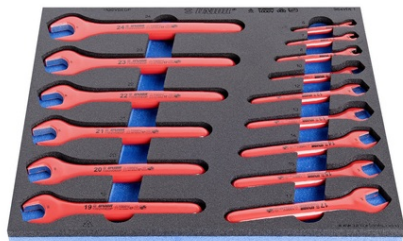

UNIOR SET DE CHEI FIXE SIMPLE IZOLATE LA 1000 V IN MODUL SOS

Caracteristicile produsului

Tool tray dimension: 374 x 364 x 30 mm

Compatible with drawers of Eurostyle, Eurovision, Europlus and Hercules (front
drawers) line

Set includes: 15x insulated single open end wrench (article 110/2VDEDP) dim. 6, 7, 8, 10,
12, 13, 14, 15, 17, 19, 20, 21, 22, 23, 24

Pret: 970,49 lei (TVA inclus)

Detalii online: <https://www.materialeelectrice.ro/set-de-chei-fixe-simple-izolate-la-1000-v-in-modul-sos-162158>