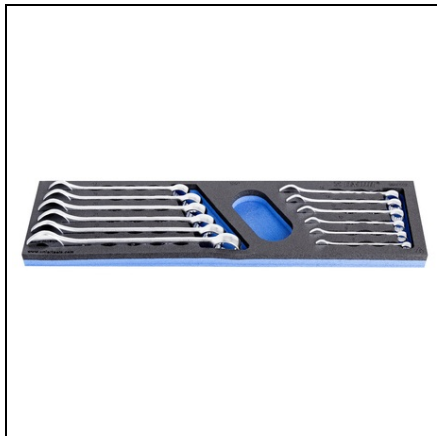

UNIOR SET DE CHEI COMBinate VARIANTA SCURTA IN SUPORT SOS

Caracteristicile produsului

Tool tray dimension: 498 x 135 x 30 mm

Compatible with drawers of Economic line

Set includes: 12x short combination wrench (article 125/1) dim. 8, 9, 10, 12, 13, 14, 17, 19, 20, 21, 22, 24