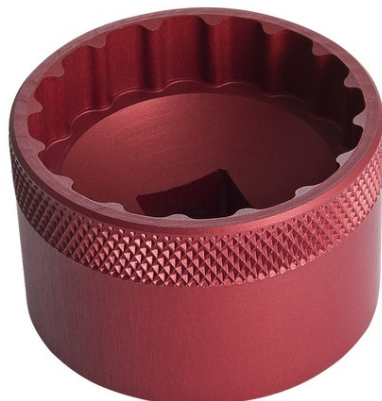

**UNIOR BOTTOM BRACKET SOCKET BBR60 47MM, 39MM, 31MM,  
1/2", 88G**

**Caracteristicile produsului**

All models of bottom bracket sockets are precision CNC machined tools for installation and removal of different external bottom bracket cups. They are made of aluminum billet and anodized red for durable finish and precise fit, that won't damage aluminum external bottom bracket cups. Knurling on the side of the socket creates better grip when threading cups by hand, meanwhile 1/2" square drive makes it easy to use with torque wrenches, ratchets and fixed handles. Diametru D: 47mm

Diametru D1: 39mm

Latime B: 31mm

Sign SQ 4-point profile: 1/2"

Masa: 88g

Pret: 0,00 lei (TVA inclus)

Detalii online: <https://www.materialeelectrice.ro/bottom-bracket-socket-bbr60-47mm-39mm-31mm-1-2-88g-161418>