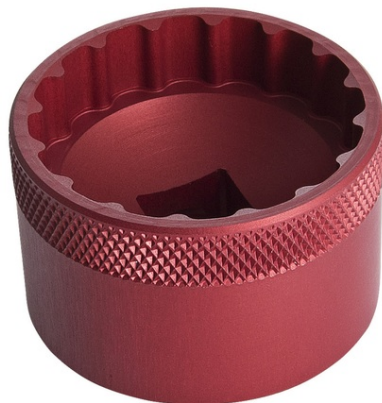

**UNIOR BOTTOM BRACKET SOCKET BBR60 47MM, 39MM, 31MM,
1/2", 88G**

Caracteristicile produsului

All models of bottom bracket sockets are precision CNC machined tools for installation and removal of different external bottom bracket cups. They are made of aluminum billet and anodized red for durable finish and precise fit, that won't damage aluminum external bottom bracket cups. Knurling on the side of the socket creates better grip when threading cups by hand, meanwhile 1/2" square drive makes it easy to use with torque wrenches, ratchets and fixed handles. Diametru D: 47mm

Diametru D1: 39mm

Latime B: 31mm

Sign SQ 4-point profile: 1/2"

Masa: 88g

Pret: 0,00 lei (TVA inclus)

Detalii online: <https://www.materialelectrice.ro/bottom-bracket-socket-bbr60-47mm-39mm-31mm-1-2-88g-161418>